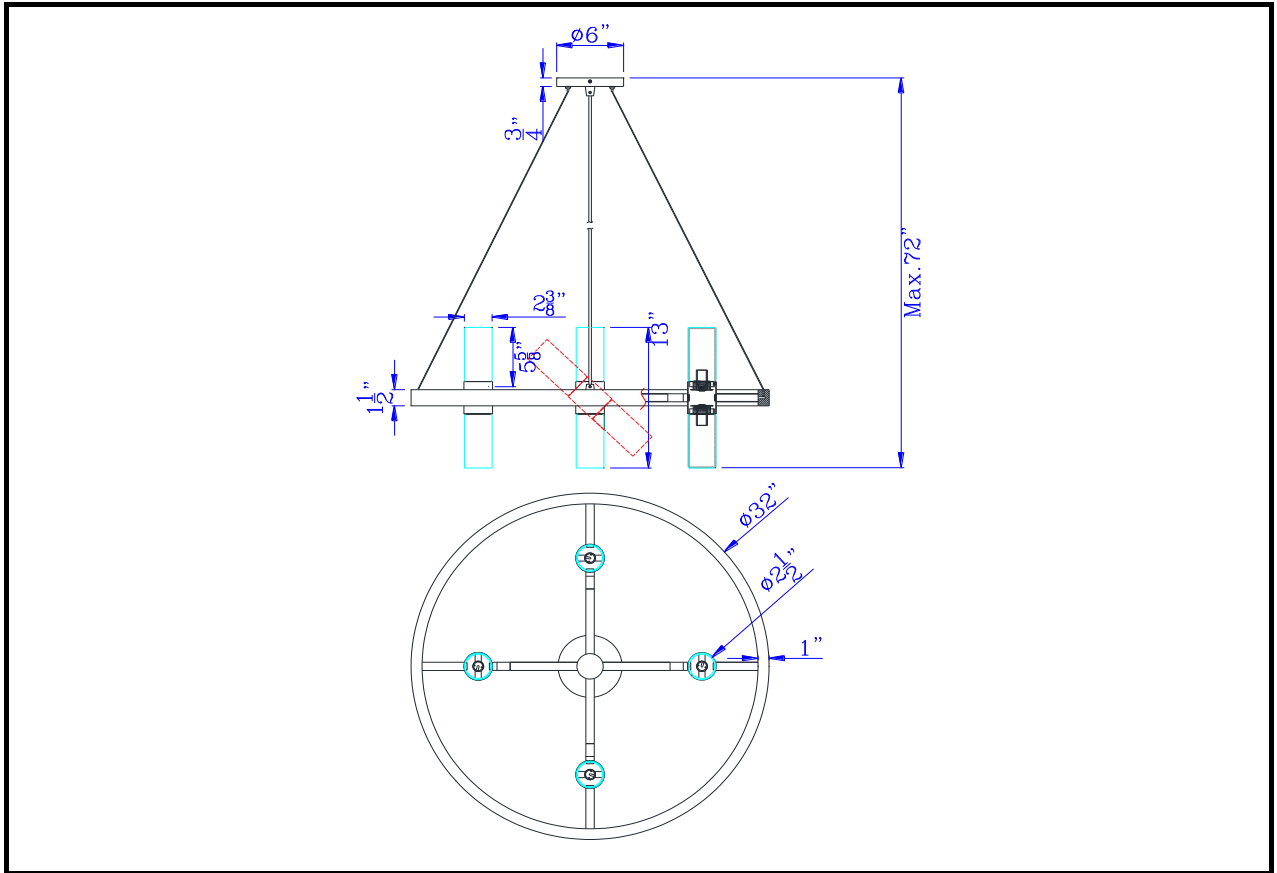

Catalog No.: **FX-3782-8**

Lamp/Wattage: _____

Drawing:

- Model No:** FX-3782-8
Description: 40Wx8 Hempstead Birch wood cylinder chandelier w/ adjustable steel cable / glass shades
Material: Rubber wood/Metal
Finish : Wood/Antique Brass
Height: Max.72"
Width: 32"
Reach: 32"
Wattage : 40W x 8
Socket : Candelabra Base (E12)
Bulb: Incandescent
Chain Length: 30"
Wire Length: 26"
Wire Color: Black
Shade No:
Material: Glass
Shade size: Dia 2 3/8" H 5 5/8"