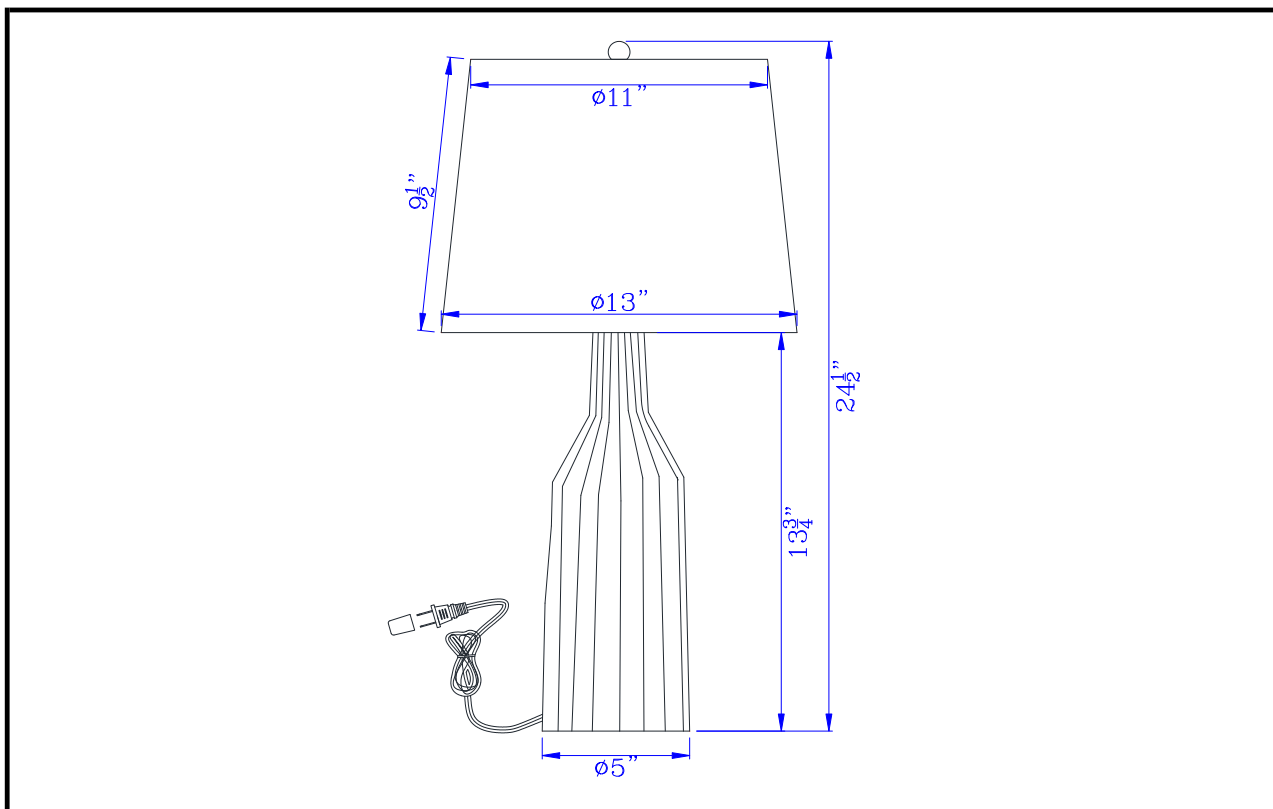

Catalog No.: _____

BO-3083TB-2

Lamp/Wattage: _____

- Model No:** BO-3083TB-2
Description: 150W Irvington Ceramic table lamp. Priced and sold as pairs
Material: Ceramic
Finish : Marble
Height: 24 1/2"
Width: 13"
Reach: 13"
Base: Dia.5"
Wattage : 150W
Socket : Medium Base (E26)
Switch: 3-WAY
Bulb: Incandescent, CFL
Wire Length: 6'
Wire Color: Silver
Shade No:
Material: Fabric
Shade size: 11"X13"X9 1/2"
Certificate : 