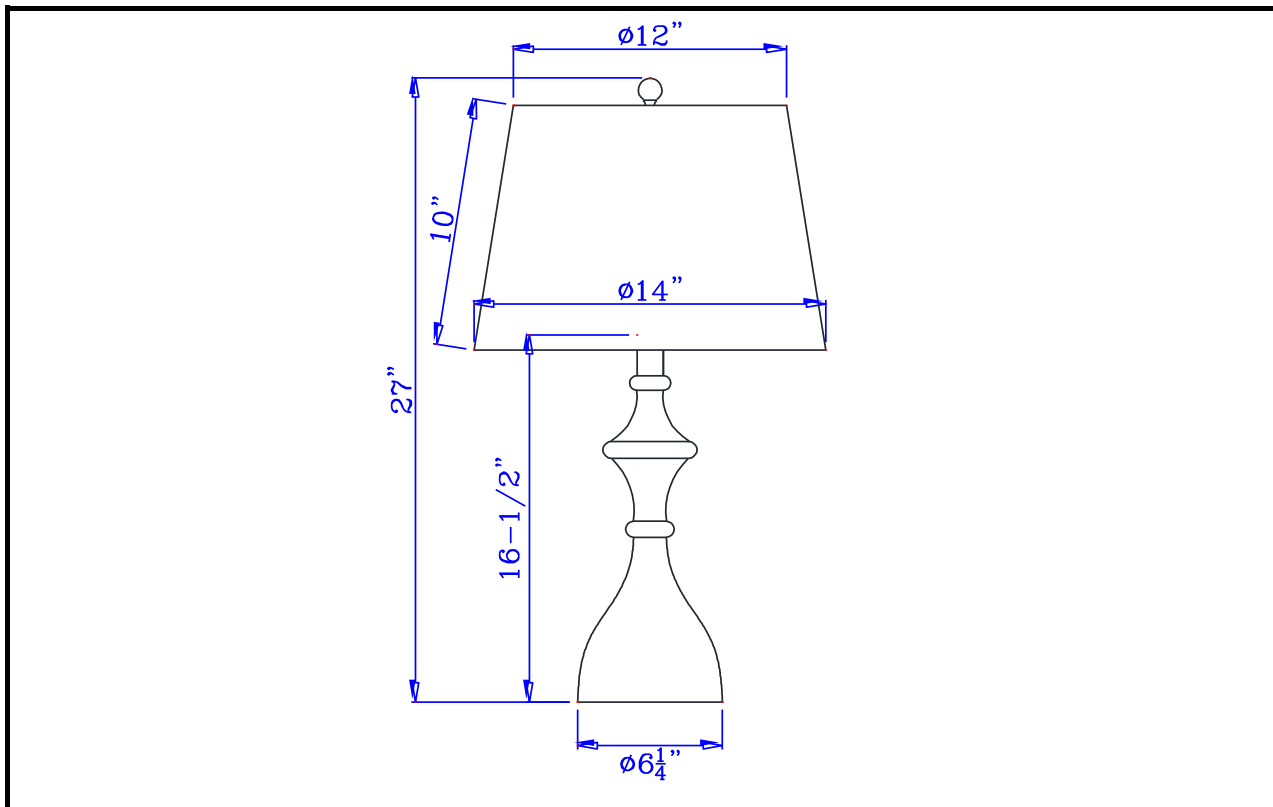

Catalog No.: _____

BO-3082TB-2

Lamp/Wattage: _____

- Model No:** BO-3082TB-2
Description: 150W 3 way Acoma resin table lamp. Priced and sold as pairs.
Material: Resin
Finish : White Washed
Height: 27"
Width: 12"
Reach: 12"
Base: Dia.6 1/4"
Wattage : 150W
Socket : Medium Base (E26)
Switch: 3-WAY
Bulb: Incandescent, CFL
Wire Length: 6'
Wire Color: Silver
Shade No:
Material: Fabric
Shade size: 12"X 14"X 10"
Certificate : 