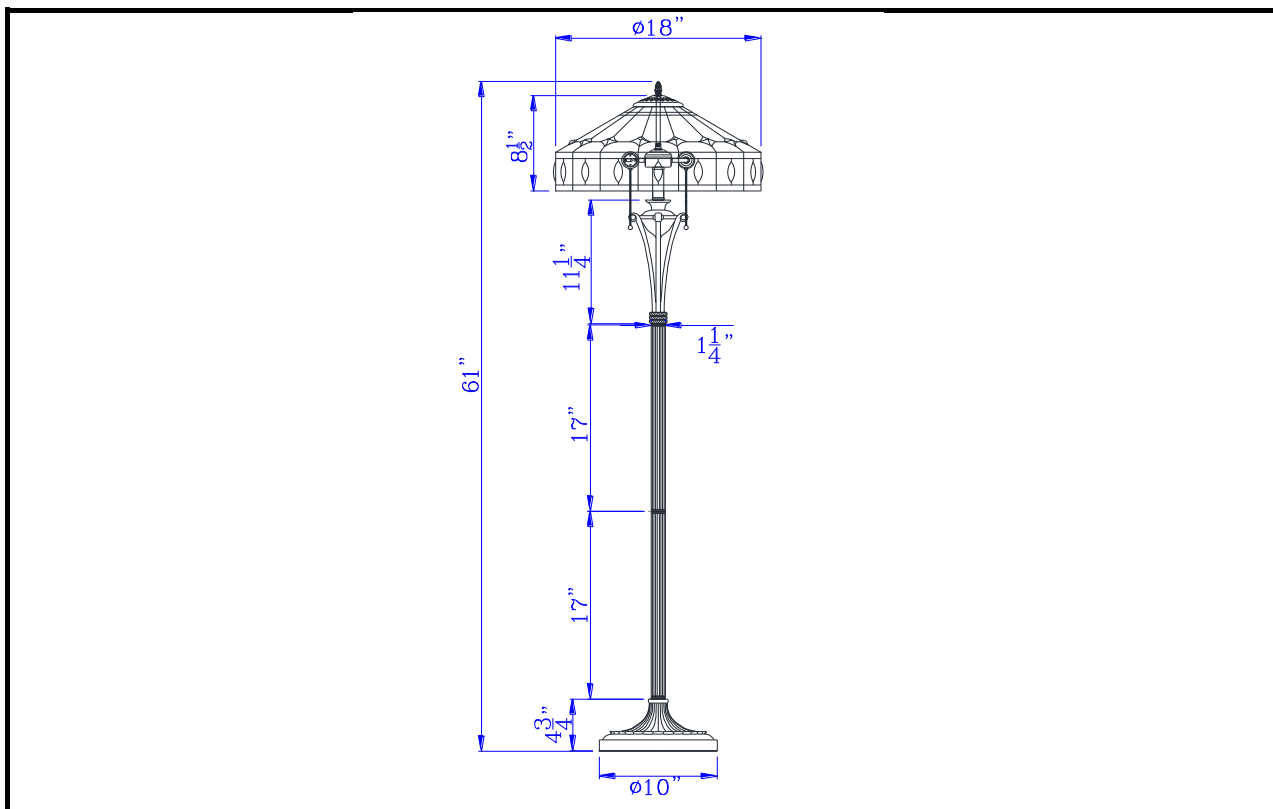

Catalog No.: _____

BO-3077FL

Lamp/Wattage: _____

- Model No:** BO-3077FL
Description: 60W x 2 Tiffany floor lamp
Material: Tiffany Glass/Metal
Finish : Black
Height: 61"
Base Width: Dia.10"
Wattage : 60W X 2
Socket : Medium Base (E26)
Switch: On/off
Bulb: Incandescent, CFL
Wire Length: 6'
Wire Color: Black
Shade No:
Material: Tiffany
Shade size: Dia.18" H 8 1/2"
Certificate : 