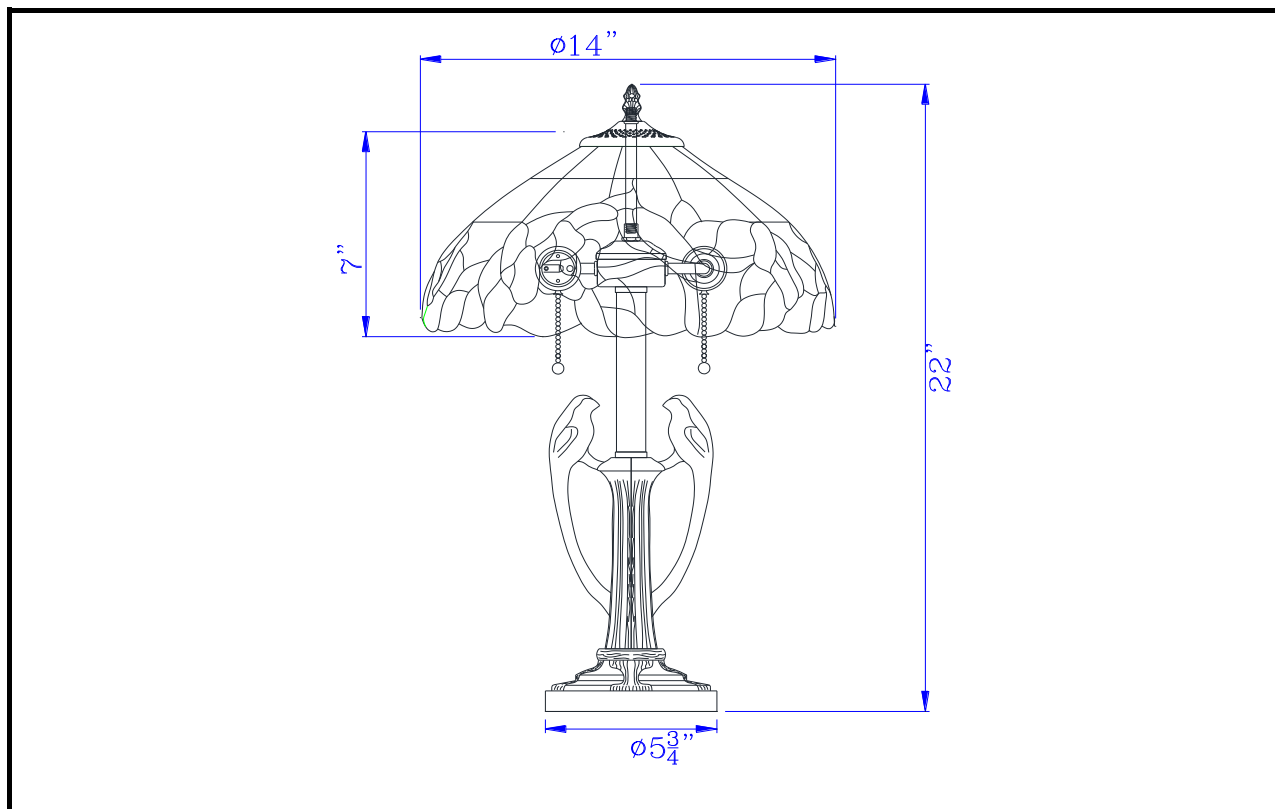

Catalog No.:

BO-3076TB

Lamp/Wattage: _____

- Model No:** BO-3076TB
Description: 60W x 2 Tiffany table lamp
Material: Tiffany Glass/Metal
Finish : Anique Bronze
Height: 22"
Base Width: Dia.5 3/4"
Wattage : 60W X 2
Socket : Medium Base (E26)
Switch: On/off
Bulb: Incandescent, CFL
Wire Length: 6'
Wire Color: Black
Shade No:
Material: Tiffany
Shade size: Dia.14" H 7"
Certificate : 