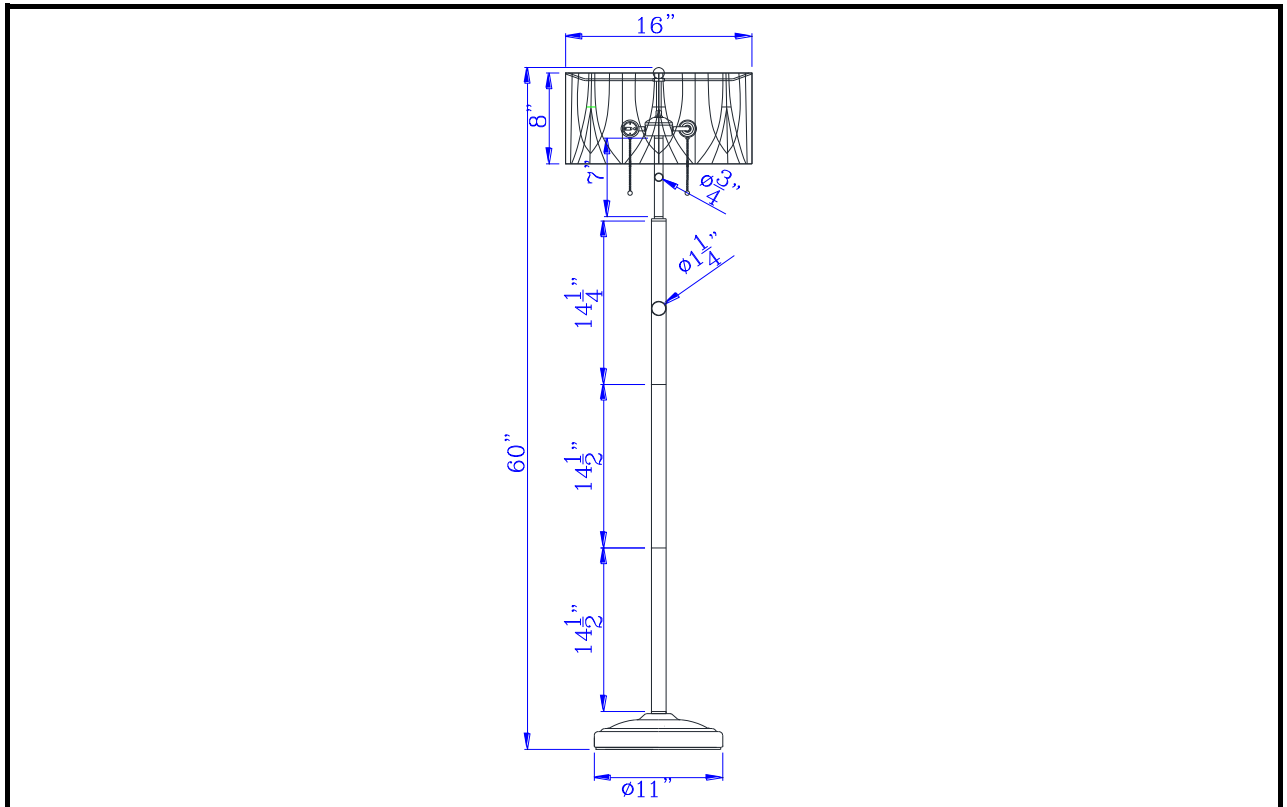

Project: \_\_\_\_\_

Catalog No.: \_\_\_\_\_

BO-3075FL

Lamp/Wattage: \_\_\_\_\_

- Model No:** BO-3075FL
- Description:** 60W x 2 Tiffany floor lamp
- Material:** Tiffany Glass/Metal
- Finish :** Anique Bronze
- Height:** 60"
- Base Width:** Dia.11"
- Wattage :** 60W X 2
- Socket :** Medium Base (E26)
- Switch:** On/off
- Bulb:** Incandescent, CFL
- Wire Length:** 6'
- Wire Color:** Black
- Shade No:**
- Material:** Tiffany
- Shade size:** Dia.16" H8"