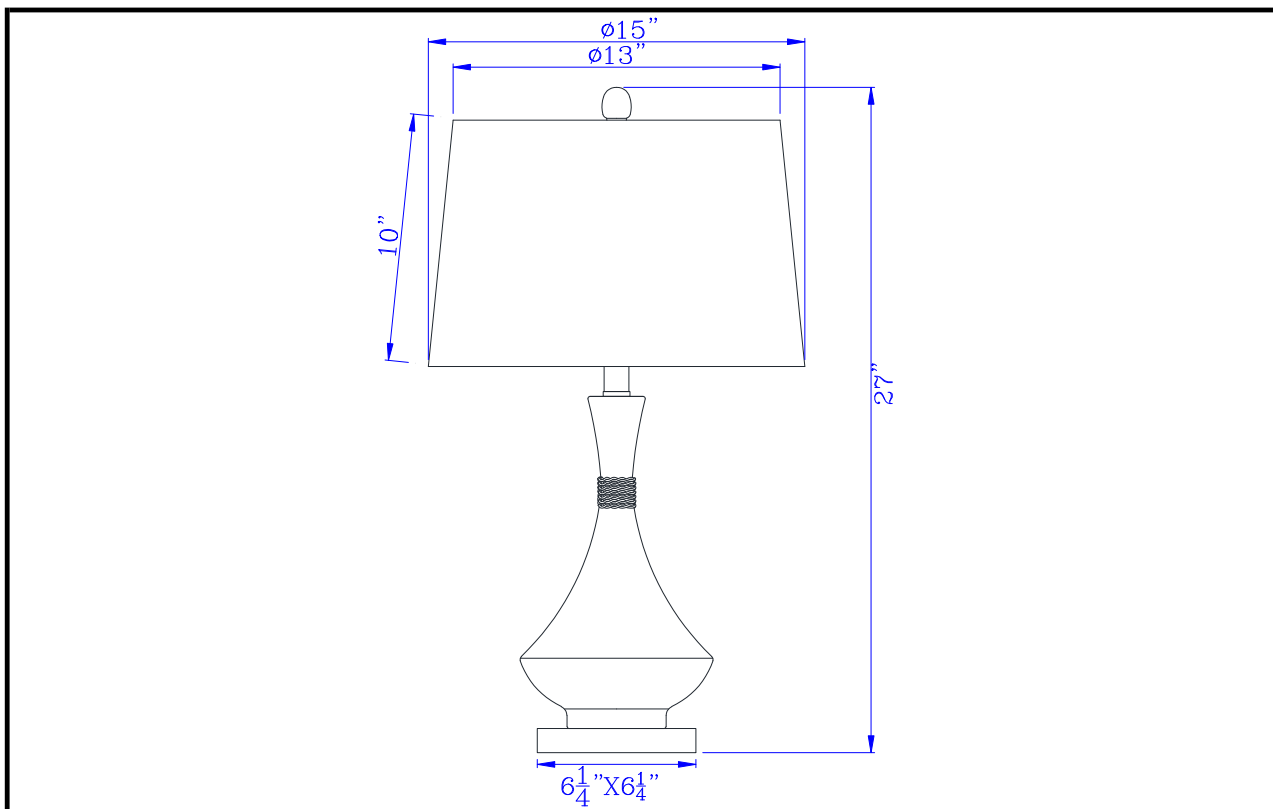

Catalog No.: _____

BO-3072TB-2

Lamp/Wattage: _____

- Model No:** BO-3072TB-2
Description: 150W Hilo metal table lamp. Priced and sold as pairs
Material: Metal
Finish : Black/Antique Brass
Height: 27"
Base Width: 6 1/4" X 6 1/4"
Wattage : 150W
Socket : Medium Base (E26)
Switch: 3-WAY
Bulb: Incandescent, CFL
Wire Length: 6'
Wire Color: Gold
Shade No:
Material: Fabric
Shade size: 13"X15"X10"
Certificate : 