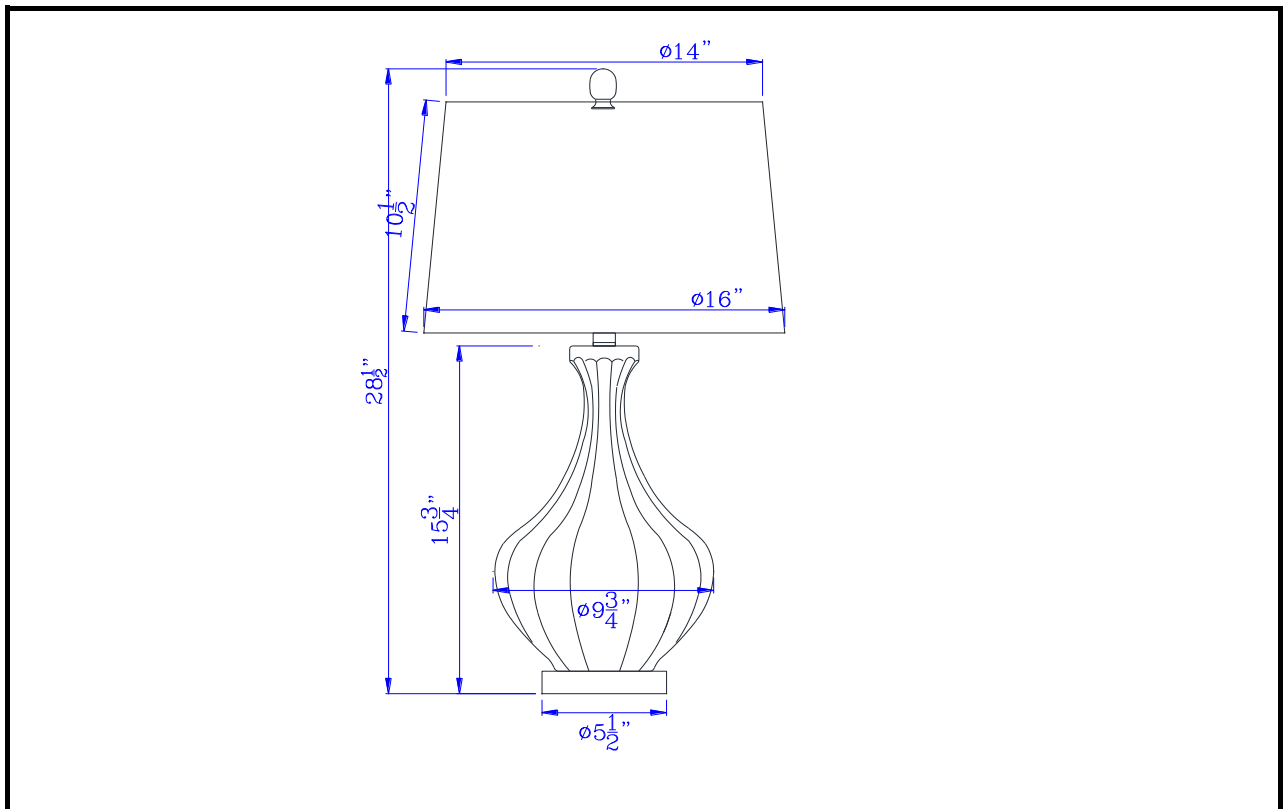

Catalog No.: _____

BO-3068TB-2

Lamp/Wattage: _____

- Model No:** BO-3068TB-2
Description: 150W 3 way Duxbury ceramic table lamp, Priced and sold as pairs
Material: Ceramic
Finish : Slate Grey
Height: 28 1/2"
Base Width: Dia.5 1/2"
Wattage : 150W
Socket : Medium Base (E26)
Switch: 3-WAY
Bulb: Incandescent, CFL
Wire Length: 6'
Wire Color: Silver
Shade No:
Material: Fabric
Shade size: 14"X16"X10 1/2"
Certificate : 