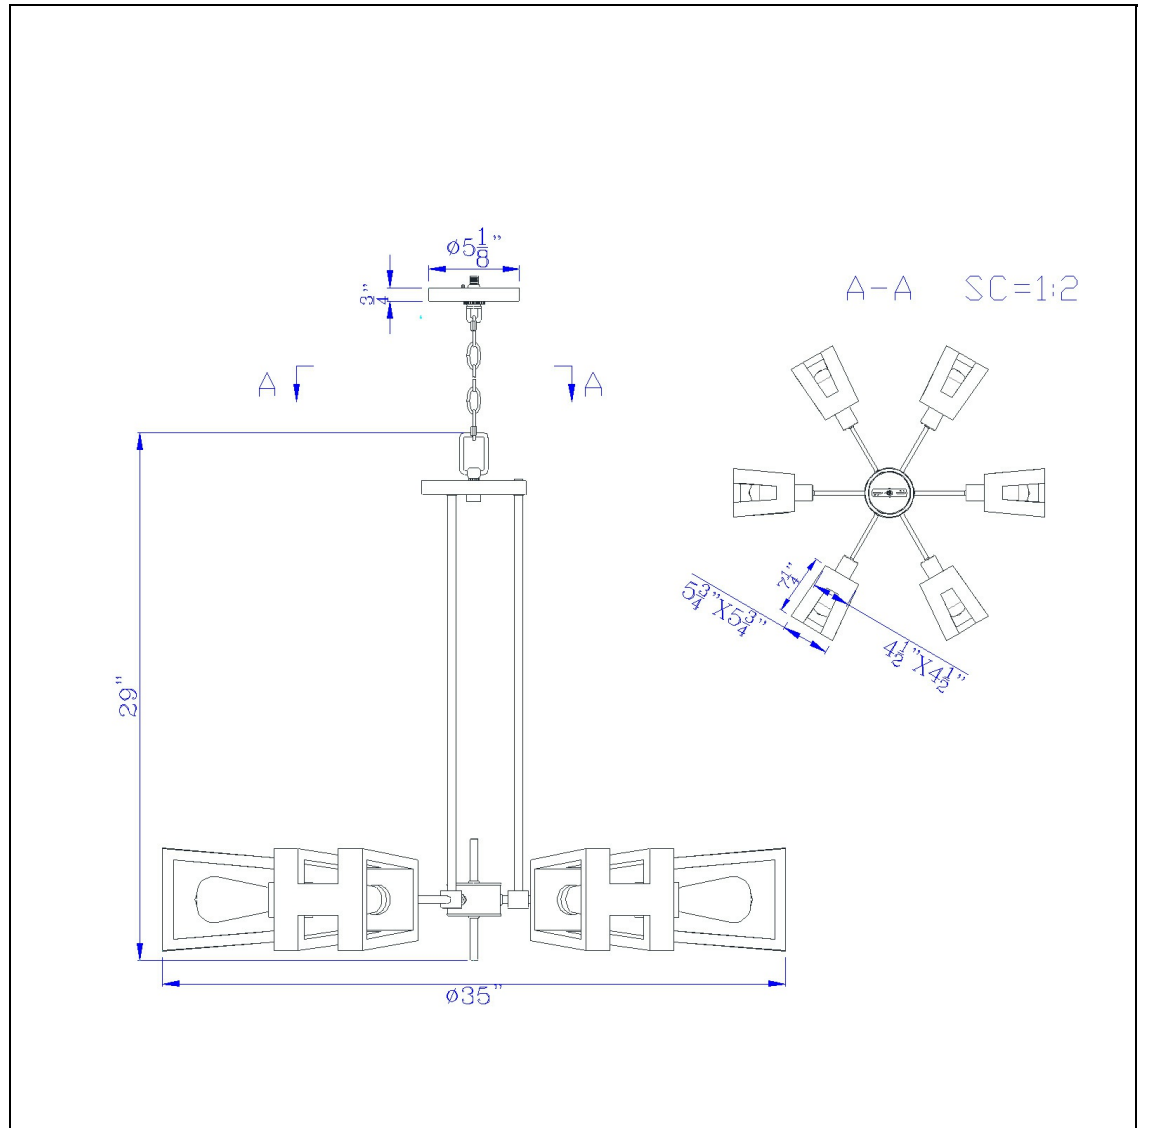

Product No. **FX-3739-6**

Description

60W X 6 Biel Metal/Wood Chandelier  
(Edison Bulbs Not included)  
wood  
block design  
Edison Bulbs  
Edison Bulbs  
Update your space with this wood and iron  
finish six light metal chandelier. It features a  
sputnik d

Technical Specifications

<b>UPC</b>	020193067284	<b>Shade Top1</b>	4.50
<b>Wattage</b>	60WX6	<b>Shade Top2</b>	4.50
<b>CRI</b>	N/A	<b>Shade Bottom1</b>	5.75
<b>Lumen</b>	N/A	<b>Shade Bottom2</b>	5.75
<b>Switch Type</b>	Hardwired	<b>Shade Side</b>	7.25
<b>Bulb Base</b>	E26	<b>Carton 1 Dimensions</b>	10.00 x 27.80 x 27.80
<b>Number of Lights</b>	6	<b>Carton 2 Dimensions</b>	0.00 x 0.00 x 27.80
<b>Base Color</b>	Wood/Iron	<b>Package Dimensions</b>	L: 27.80 W: 27.80 H: 10.00