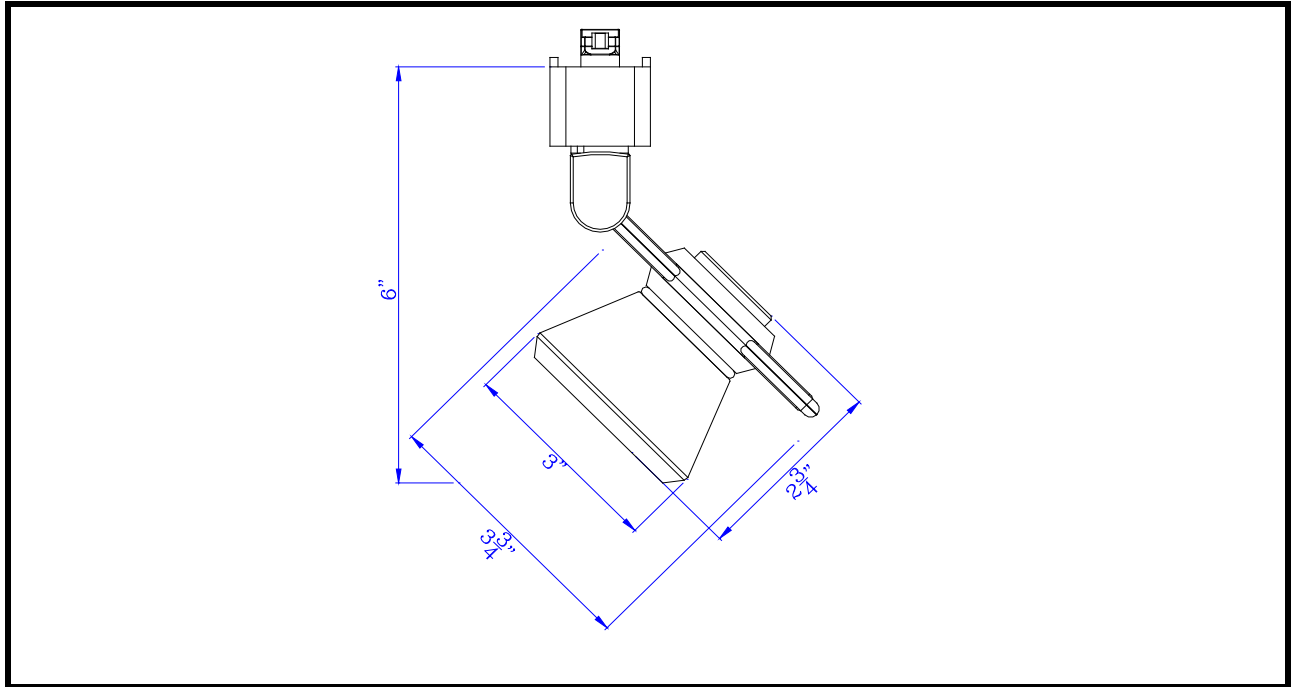

Project: _____

Catalog No.: _____

Lamp/Wattage: _____

Model No. : HT-999BK-CONEBK

Description: 12W dimmable integrated LED track fixture, 750 lumen, 90 CRI

Material: Metal

Finish : Black

Rotation : 355 degree