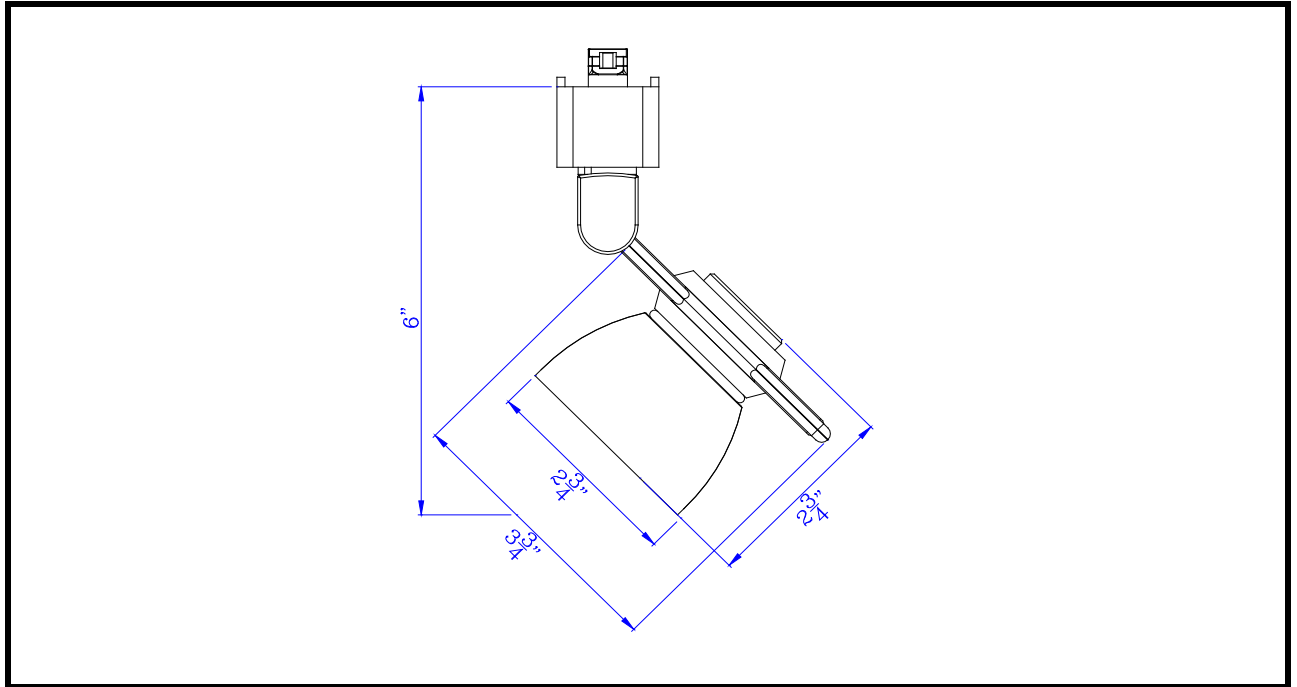

Project: _____

Catalog No.: _____

Lamp/Wattage: _____

Model No. : HT-999BK-AMBCLR

Description: 12W dimmable integrated LED track fixture, 750 lumen, 90 CRI

Material: Metal/Polycarbonate

Finish : Black

Rotation : 355 degree