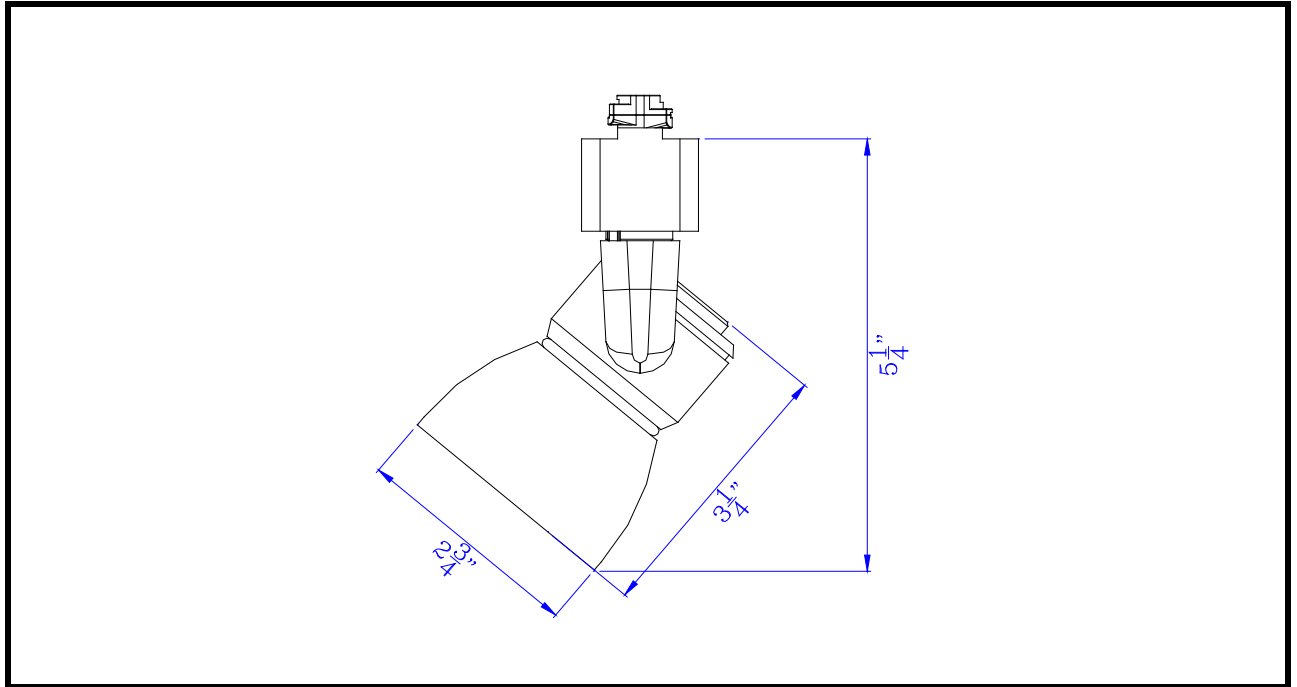

Project: _____

Catalog No.: _____

Lamp/Wattage: _____

Model No. : HT-888BK-AMBCLR

Description: 10W dimmable integrated LED track fixture, 700 lumen, 90 CRI

Material: Metal/Polycarbonate

Finish : Black

Rotation : 355 degree

Capability : +90 degree from horizontal

Voltage : 120V

Wattage : 10W

Dimming: Dimmable, DVCL-153P/SCL-153P/AYCL-153P/CTCL-153P/DVCL-253P/
GT-150/GTJ-250M (ALL ARE LUTRON BRAND)

Color Temp: 3000K

Lumen : 700