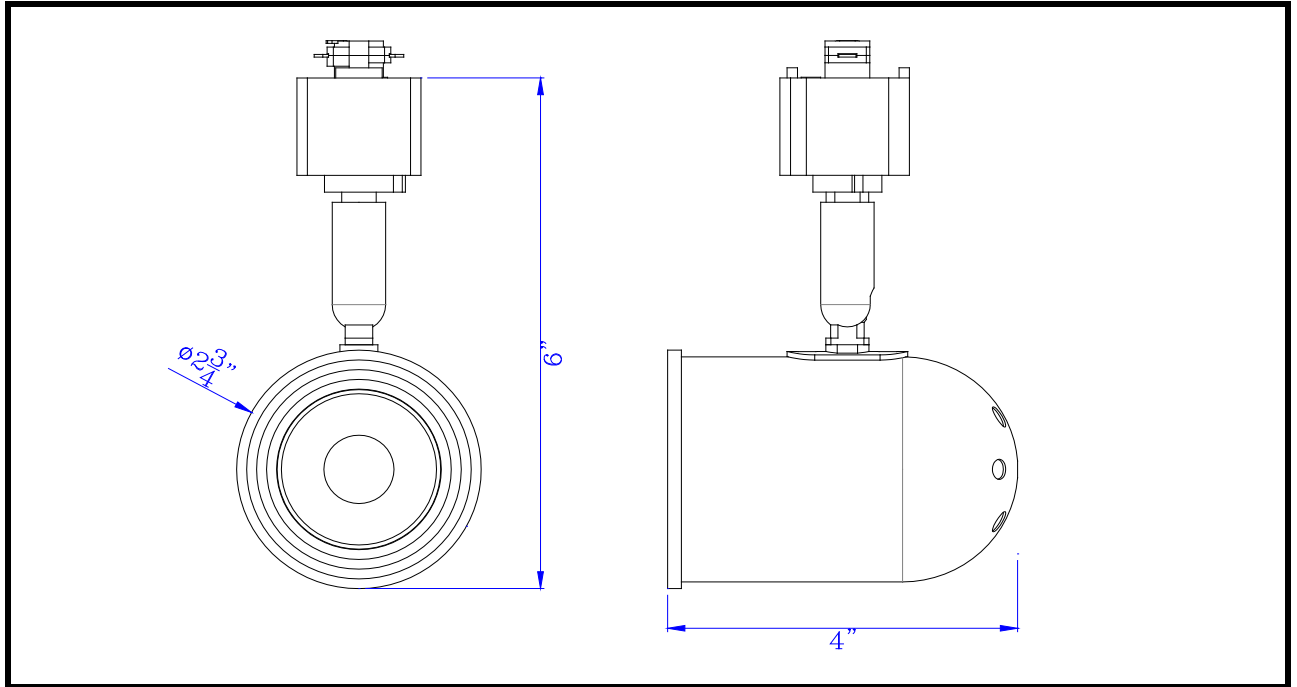

Project: _____

Catalog No.: _____

Lamp/Wattage: _____

Model No. : HT-820-BK

Description: 7W dimmable integrated LED track fixture. 430 lumen, 90 CRI

Material: Metal

Finish : Black

Rotation : 355 degree

Capability : +90 degree from horizontal

Voltage : 120V

Wattage : 7W

Dimming: Dimmable, DVCL-153P/SCL-153P/AYCL-153P/CTCL-153P/DVCL-253P/
GT-150/GTJ-250M (ALL ARE LUTRON BRAND)

Color Temp: 3000K

Lumen : 430