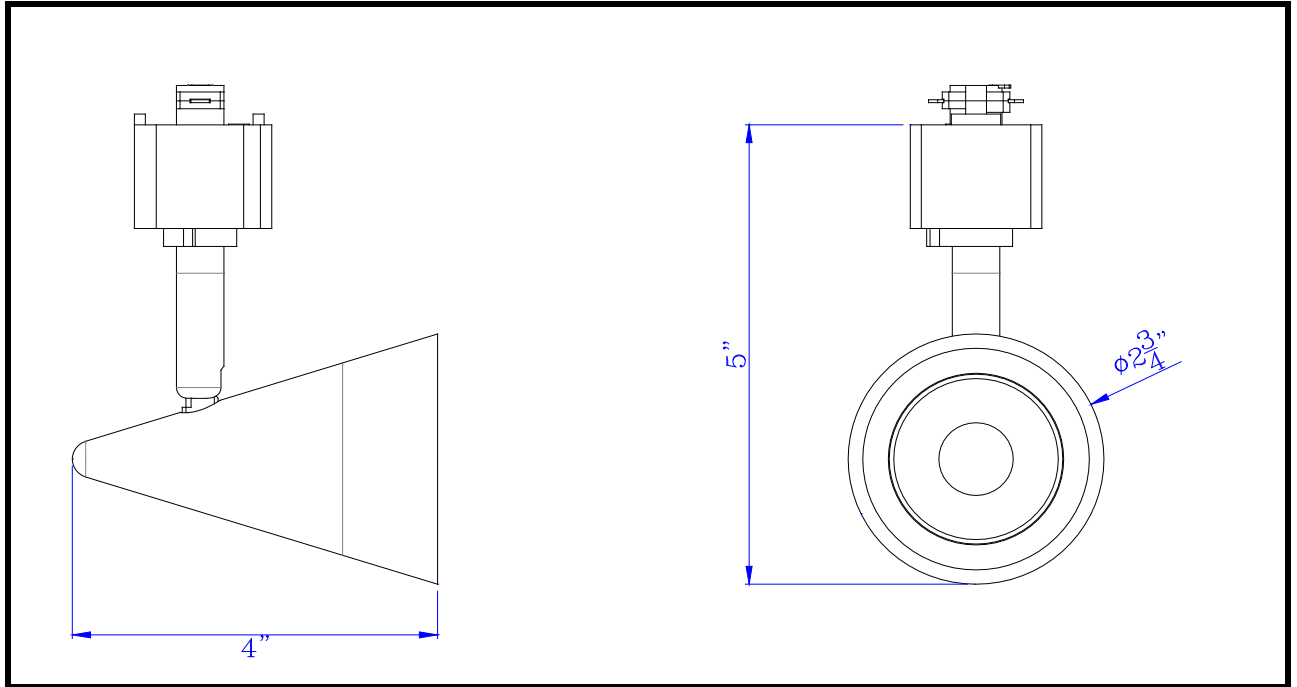

Project: _____

Catalog No.: _____

Lamp/Wattage: _____

Model No. : HT-816-BK

Description: 12W dimmable integrated LED track fixture, 720 lumen, 90 CRI

Material: Aluminum casted

Finish : Black

Rotation : 355 degree

Capability : +90 degree from horizontal

Voltage : 120V

Wattage : 12W

Dimming: Dimmable, DVCL-153P/SCL-153P/AYCL-153P/CTCL-153P/DVCL-253P/GT-150/GTJ-250M (ALL ARE LUTRON BRAND)

Color Temp: 3000K

Lumen : 720