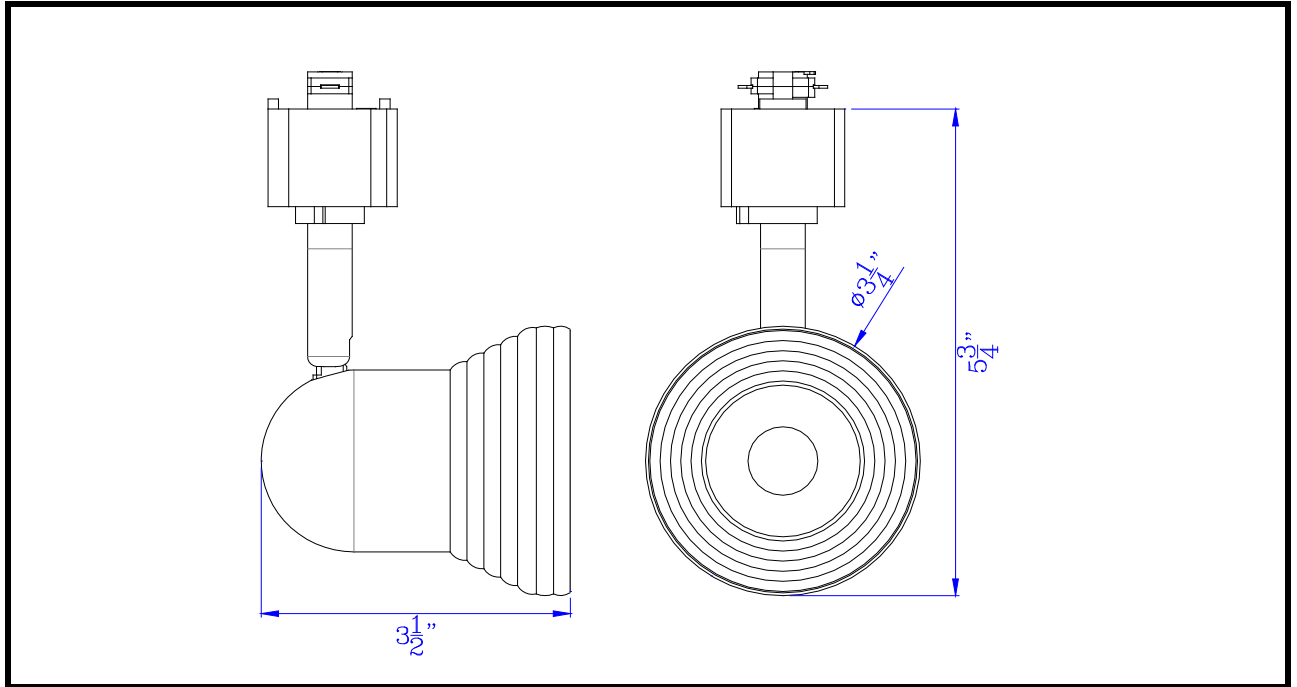

Project: _____

Catalog No.: _____

Lamp/Wattage: _____

Model No. : HT-815-BK

Description: 12W dimmable integrated LED track fixture, 720 lumen, 90 CRI

Material: Aluminum casted

Finish : Black

Rotation : 355 degree

Capability : +90 degree from horizontal

Voltage : 120V

Wattage : 12W

Dimming: Dimmable, DVCL-153P/SCL-153P/AYCL-153P/CTCL-153P/DVCL-253P/
GT-150/GTJ-250M (ALL ARE LUTRON BRAND)

Color Temp: 3000K

Lumen : 720