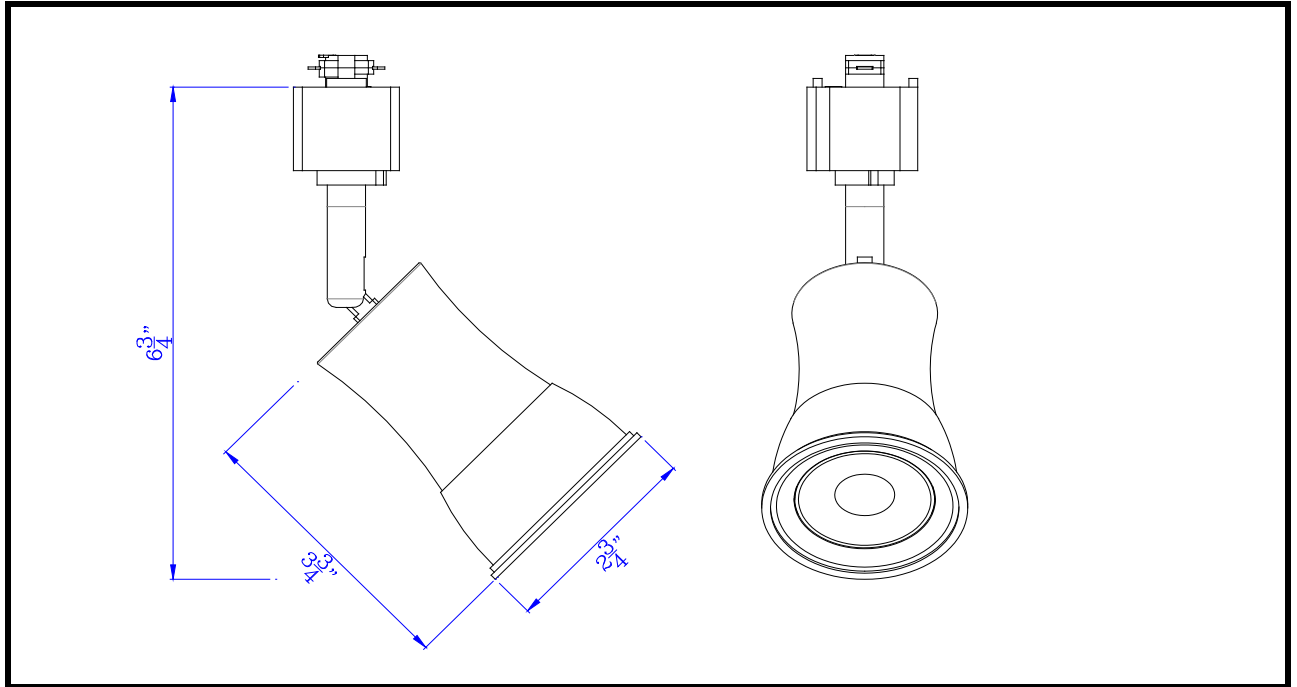

Project: _____

Catalog No.: _____

Lamp/Wattage: _____

Model No. : HT-813-BK

Description: 12W dimmable integrated LED track fixture, 720 lumen, 90 CRI

Material: Aluminum casted

Finish : Black

Rotation : 355 degree

Capability : +90 degree from horizontal

Voltage : 120V

Wattage : 12W

Dimming: Dimmable, DVCL-153P/SCL-153P/AYCL-153P/CTCL-153P/DVCL-253P/
GT-150/GTJ-250M (ALL ARE LUTRON BRAND)

Color Temp: 3000K

Lumen : 720