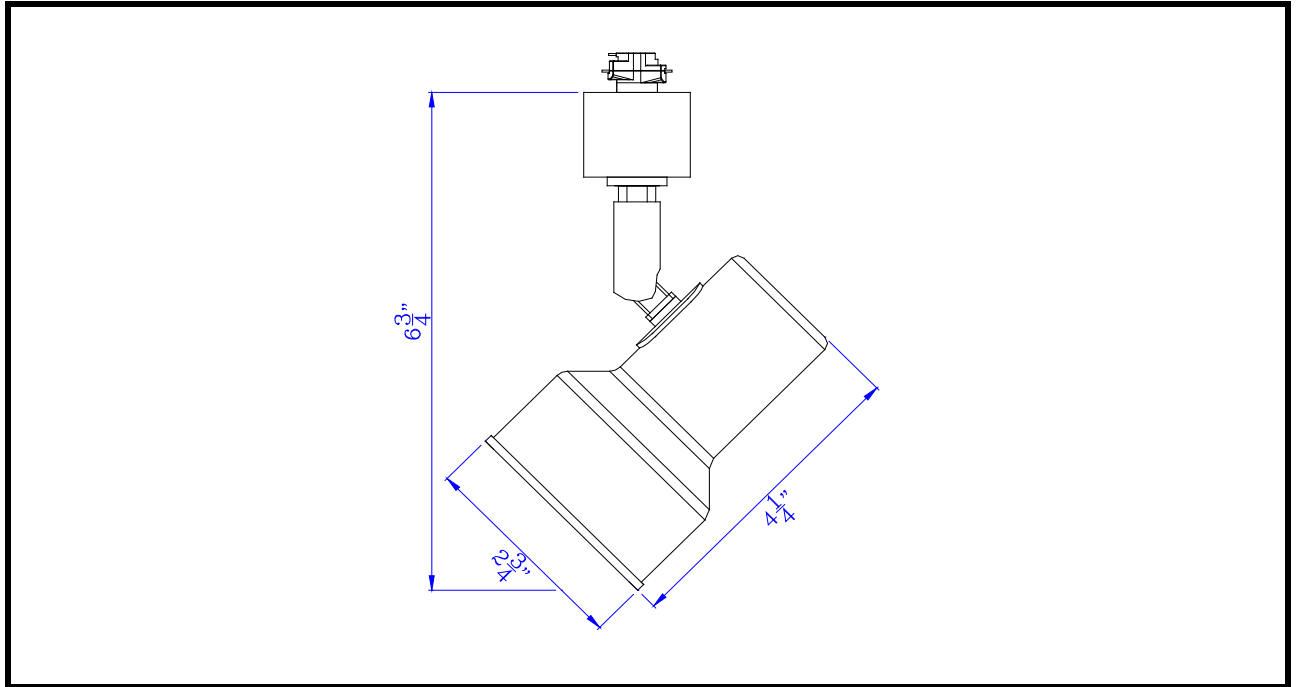

Project: _____

Catalog No.: _____

Lamp/Wattage: _____

Model No. : HT-104M-BK

Description: 10W dimmable integrated LED track fixture, 700 lumen, 90 CRI

Material: Metal

Finish : Black

Rotation : 355 degree

Capability : +90 degree from horizontal

Voltage : 120V

Wattage : 10W

Dimming: Dimmable, DVCL-153P/SCL-153P/AYCL-153P/CTCL-153P/DVCL-253P/
GT-150/GTJ-250M (ALL ARE LUTRON BRAND)

Color Temp: 3000K

Lumen : 700