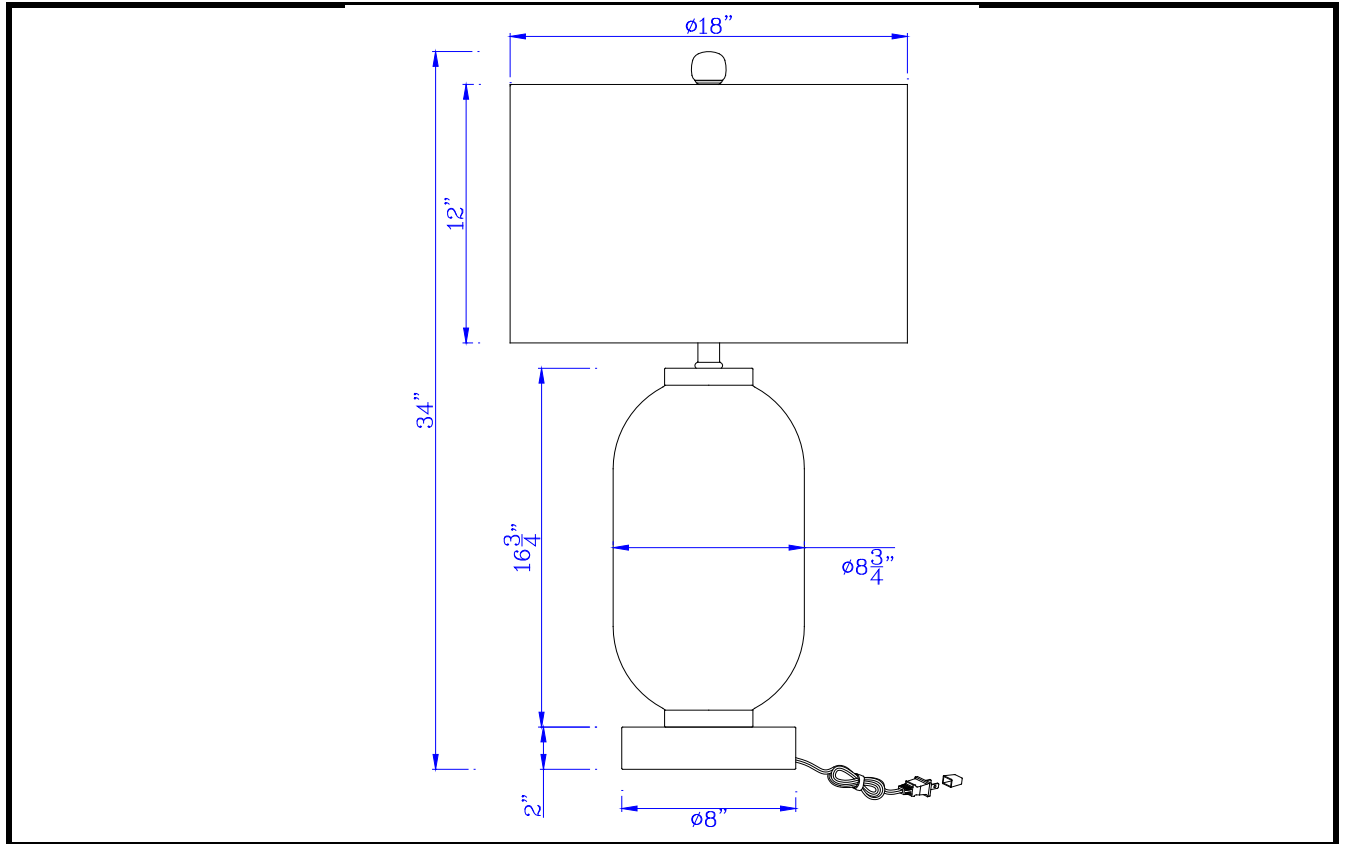

**Model No:** BO-2905TB-BS  
**Description:** Sycamore glass table lamp with drum shade  
**Material:** Metal/Glass  
**Finish :** Brushed Steel  
**Height:** 34"  
**Reach/Depth:** 18"  
**Base Width:** Dia.8"  
**Wattage :** 150W  
**Socket :** Medium Base (E26)  
**Switch:** 3-Way  
**Bulb:** Incandescent, CFL  
**Wire Length:** 6'  
**Wire Color:** Clear  
**Shade No:**  
**Material:** Fabric  
**Shade size:** 18"x18"x24"