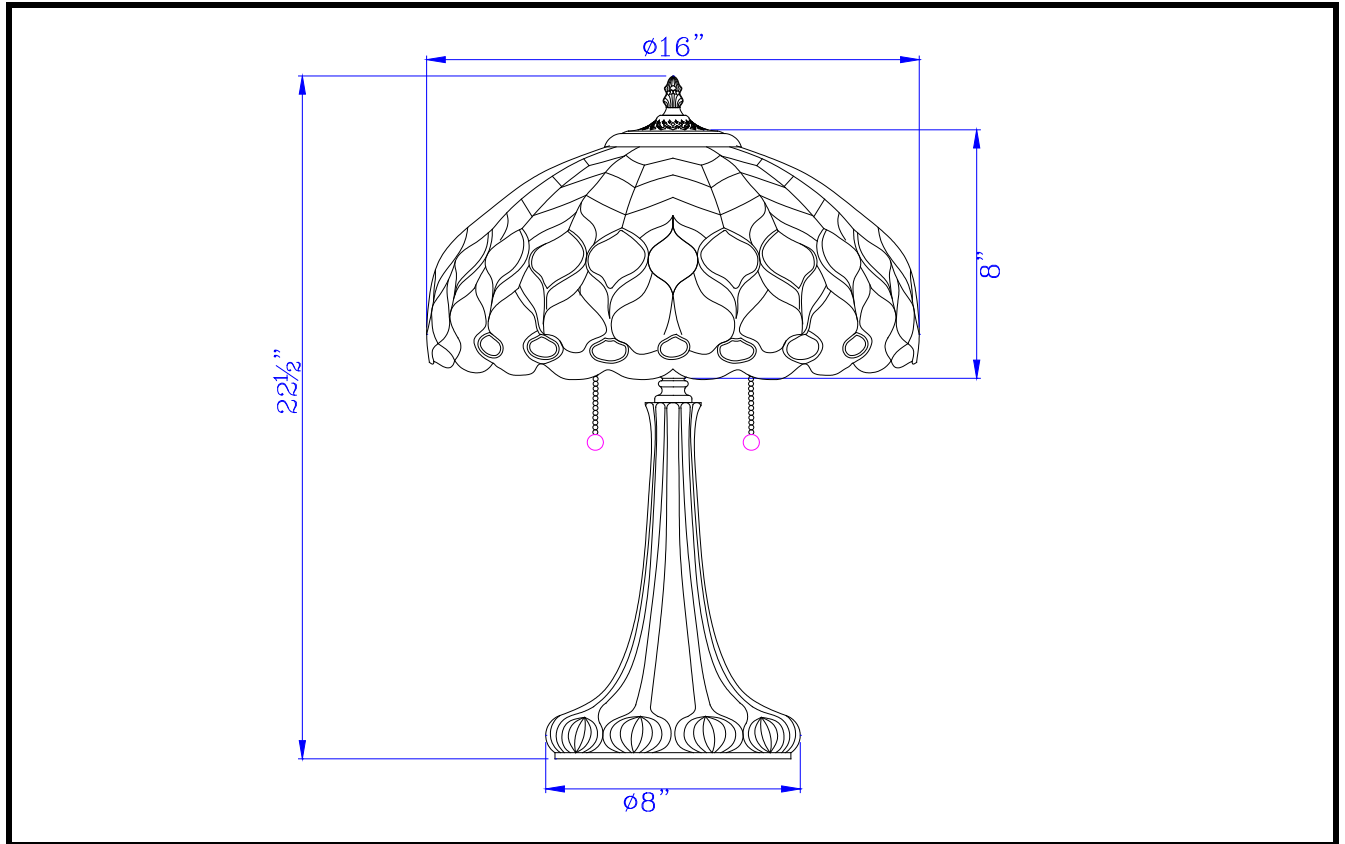

Model No: BO-2901TB
Description: Tiffany table lamp
Material: Polyresin/Art glass
Finish : Dark Bronze
Height: 22 1/2"
Reach/Depth: 16"
Base Width: Dia.8"
Wattage : 60Wx2
Socket : Medium Base (E26)
Switch: On/off pull chain
Bulb: Incandescent, CFL
Wire Length: 6'
Wire Color: Brown
Shade No:
Material: Tiffany
Shade size: Dia.16" H8"