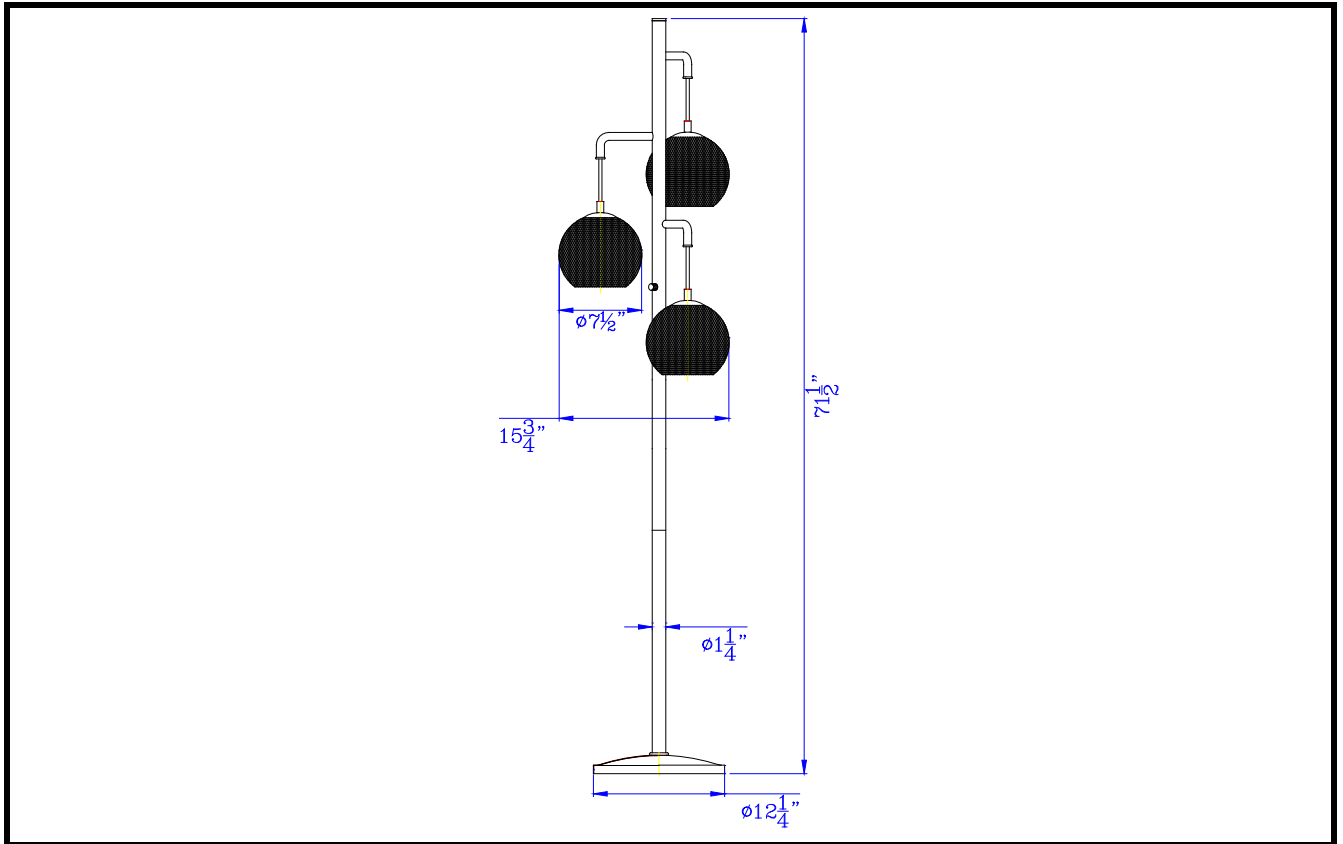

- Model No:** BO-2900FL
Description: Sardis metal floor lamp with round roped shade
Material: Metal
Finish : Black
Height: 71 1/2"
Reach/Depth: 15 3/4"
Base Width: Dia.12 1/4"
Wattage : 60Wx3
Socket : Medium Base (E26)
Switch: 3-Way
Bulb: Incandescent, CFL
Wire Length: 6'
Wire Color: Black
Shade No:
Material: rattan
Shade size: Dia.7 1/2"