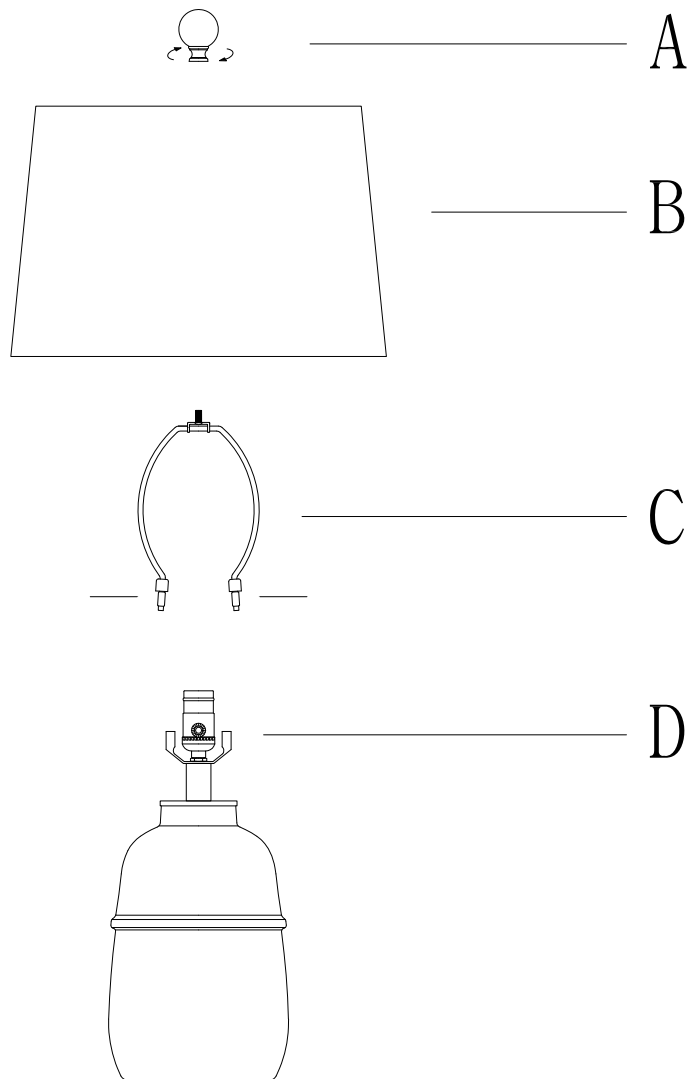

ITEM NO:BO-2882TB-2

**150 WATT MAXIMUM TYPE A 3-WAY
BULB (NOT INCLUDED)**

ASSEMBLY INSTRUCTIONS:

1. UNPACK ALL PARTS FROM CARTON CAREFULLY;
2. ATTACH HARP (C) TO THE SADDLE OF HOLDER (D) ;
3. PLACE SHADE (B) ONTO HARP (C) AND THREAD FINIAL (A) CLOCKWISE TO SECURE THE SHADE (B)