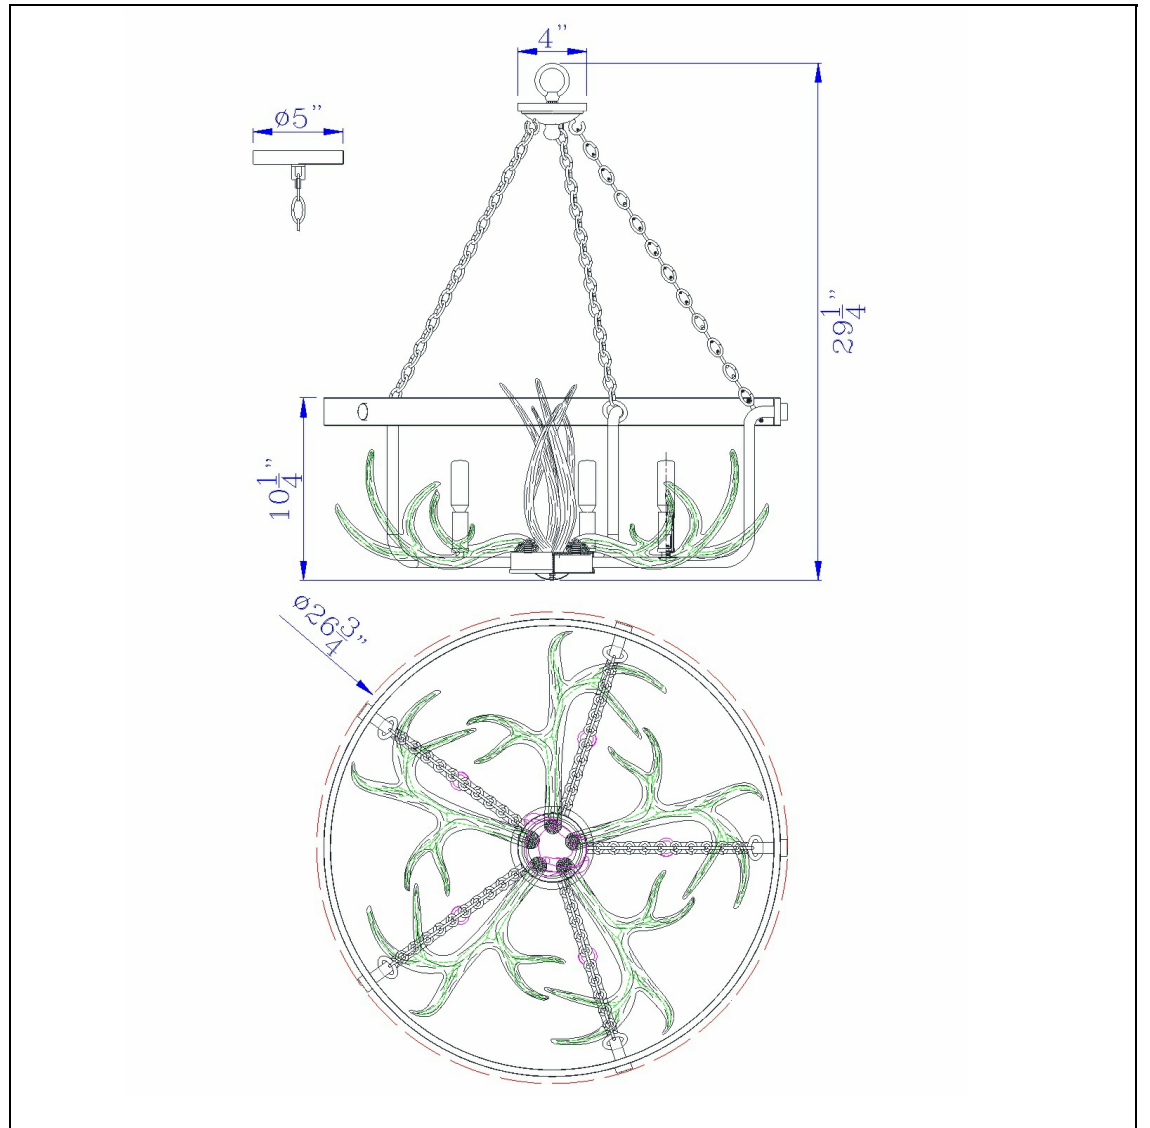

Product No. **FX-3703-5**

Description

Angelo 60W X 5 Metal Antler Chandelier
Two Tone Finish
Durable Forged Iron Constructoin
Rustic Antler Design
Uplight Position
6 ft chain
Ships in One Carton
29.25" Height Metal and Resin Fixture in Iron Finish

Technical Specifications

UPC	020193067284	Carton 1 Dimensions	14.50 x 28.80 x 28.80
Wattage	60WX5	Carton 2 Dimensions	0.00 x 0.00 x 28.80
Switch Type	Hardwired	Package Dimensions	L: 28.80 W: 28.80 H: 14.50
Bulb Base	E12		
Number of Lights	5		
Color	Iron		
Base Color	Iron		