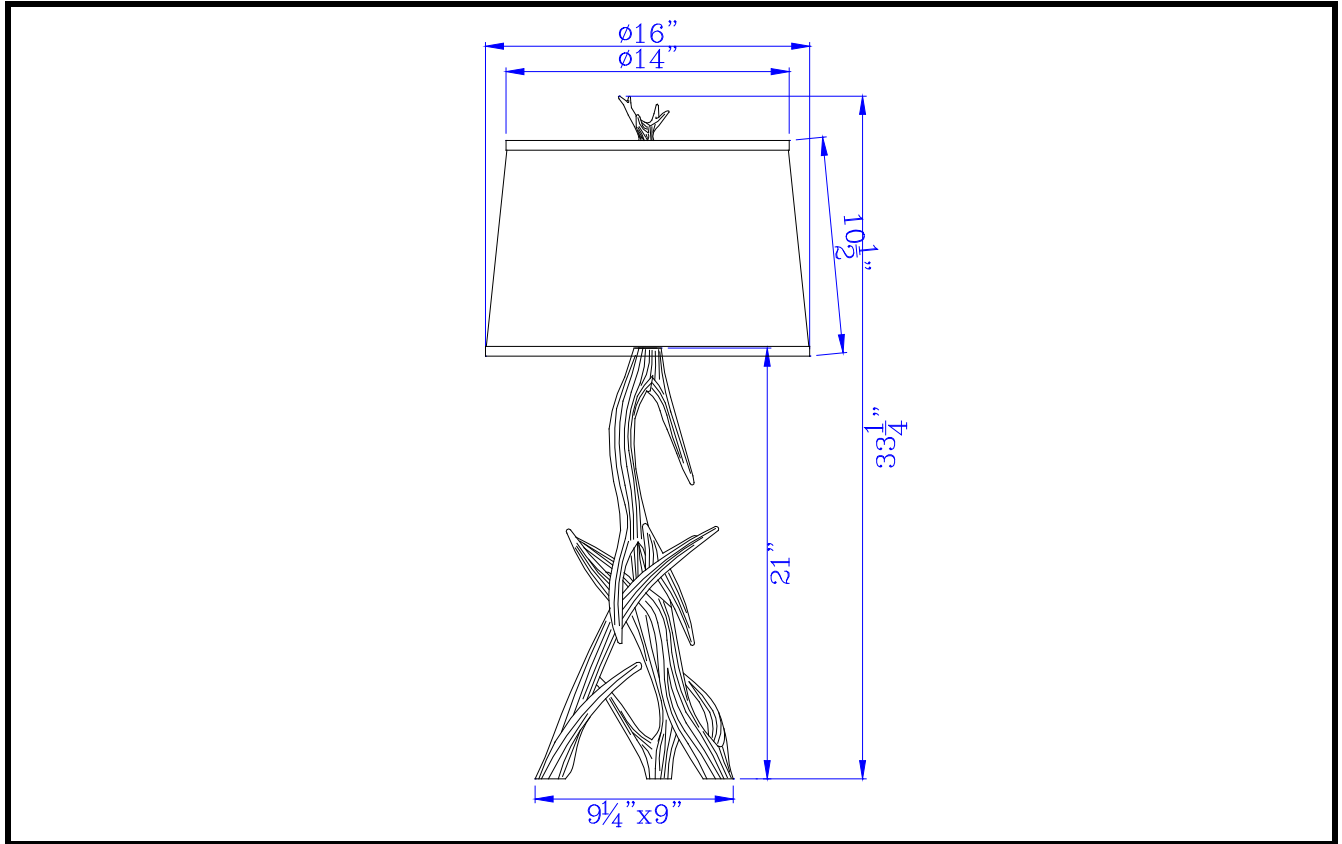

Model No: BO-2806TB
Description: 150W 3 way Drummond antler resin table lamp with burlap shade
Material: POLY
Finish : Antler
Height: 33 1/4"
Reach/Depth: 16"
Base Width: 9 1/4"x9"
Wattage : 150W
Socket : Medium Base (E26)
Switch: 3-Way
Bulb: Incandescent, CFL
Wire Length: 6'
Wire Color: Brown
Shade No:
Material: Linen
Shade size: 12"x16"x11"