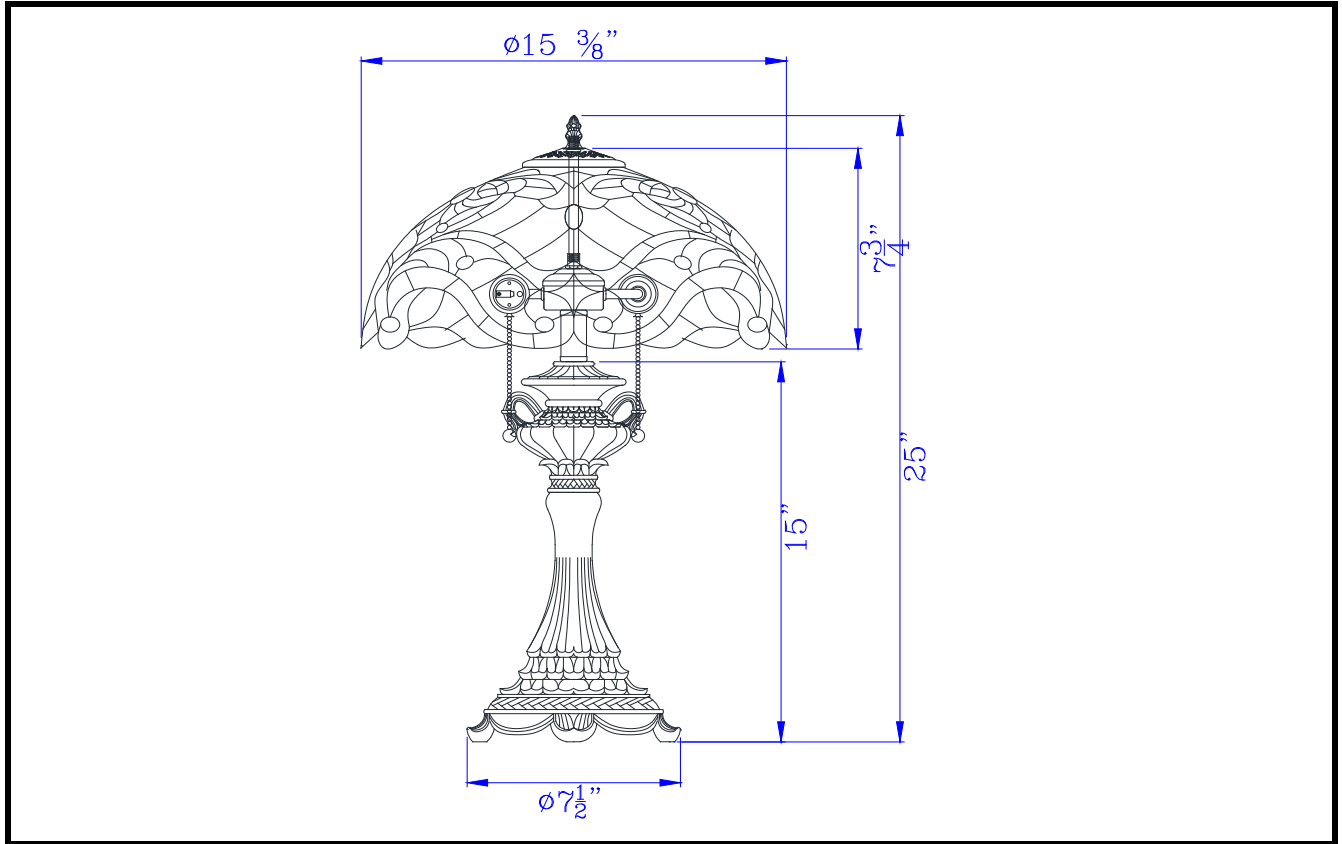

Model No: BO-2796TB
Description: 60W x 2 Tiffany table lamp
Material: TIFFANY
Finish : Tiffany
Height: 25"
Reach/Depth: 15 3/8"
Base Width: Dia. 7 1/2"
Wattage : 60wX2
Socket : Medium Base (E26)
Switch: On/off
Bulb: Incandescent, CFL
Wire Length: 6'
Wire Color: Brown
Shade No:
Material: Tiffany
Shade size: Dia.15 3/8"xH 7 3/4"