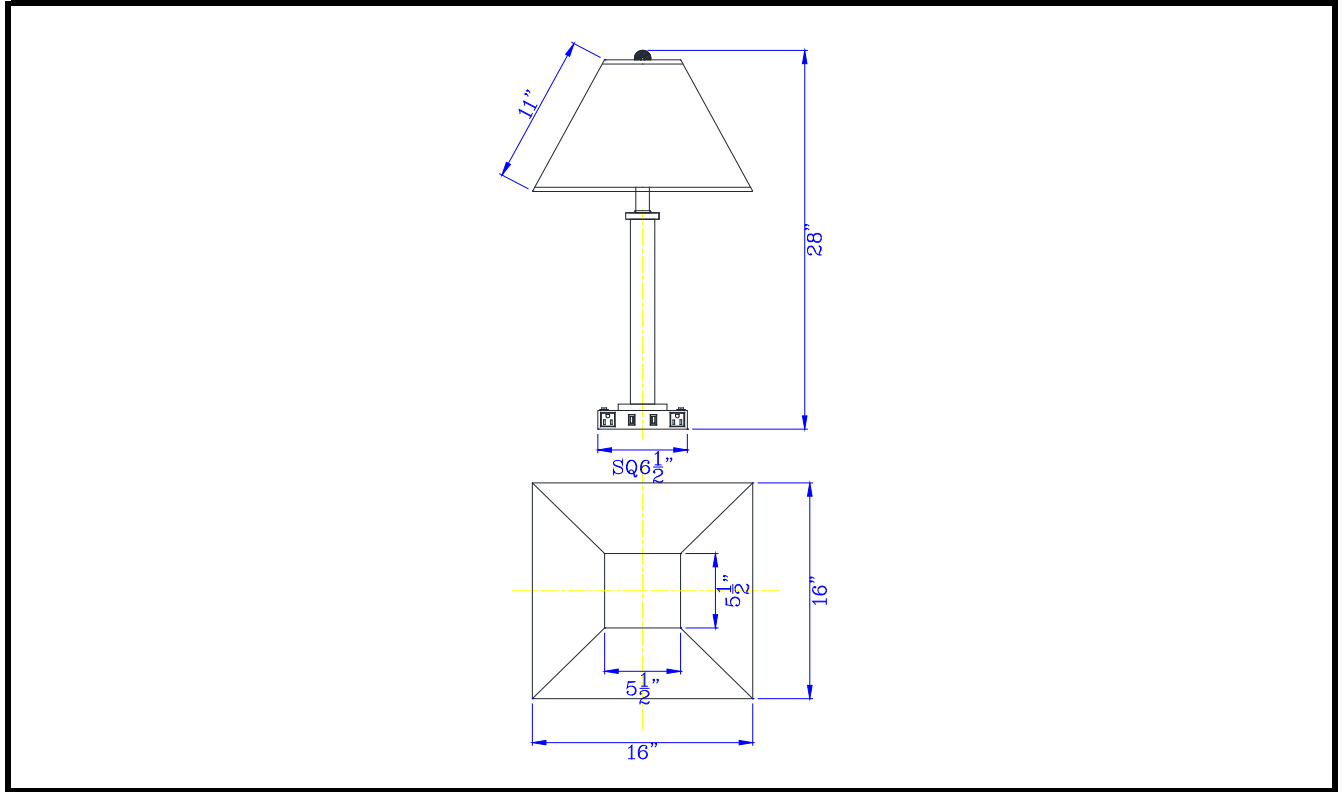

Project: _____

Catalog No.: _____

Lamp/Wattage: _____

Model No: LA-60003TB-10BS
Description: Metal Table Lamp
Material: Metal
Finish : Brushed Steel
Height: 28"
Reach/Depth: 16"
Base Width: 6 1/2"x 6 1/2"
Wattage : 60wx2
Socket : Medium Base
Switch: On/off Rocker
Bulb: Incandescent or CFL
USB: 2
Outlet: 2
Wire Length: 6'
Wire Color: Silver
Shade No: SH-1134
Material: Fabric
Shade size: 5 1/2"x5 1/2"x16"x16"x11"