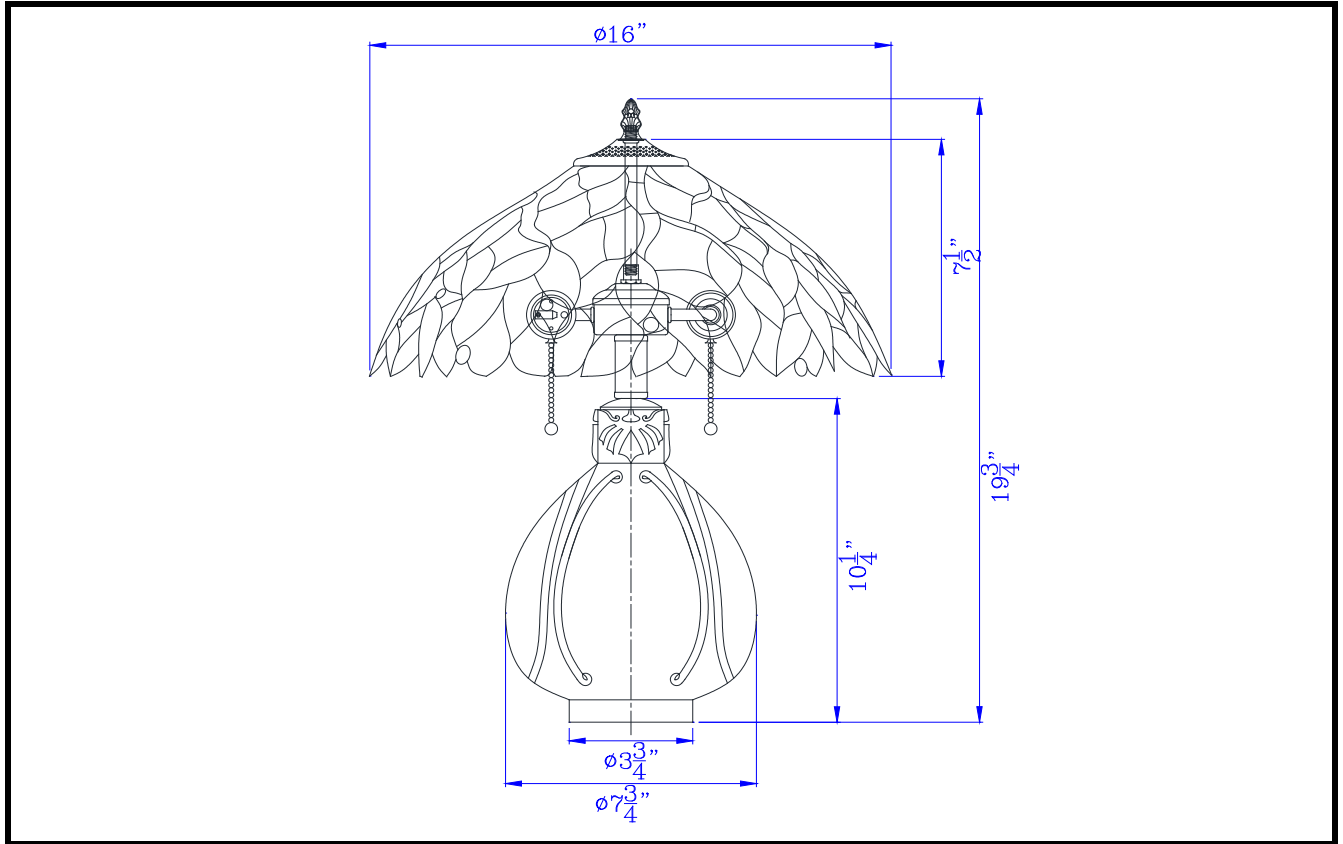

Project: _____

Catalog No.: _____

Lamp/Wattage: _____

Model No: BO-2798TB
Description: 60W x 2 Tiffany table lamp
Material: TIFFANY
Finish : Tiffany
Height: 19 3/4"
Reach/Depth: 16"
Base Width: Dia. 3 3/4"
Wattage : 60wX2
Socket : Medium Base (E26)
Switch: On/off
Bulb: Incandescent, CFL
Wire Length: 6'
Wire Color: Black
Shade No:
Material: Tiffany
Shade size: Dia.16"xH7 1/2"
Certificate :