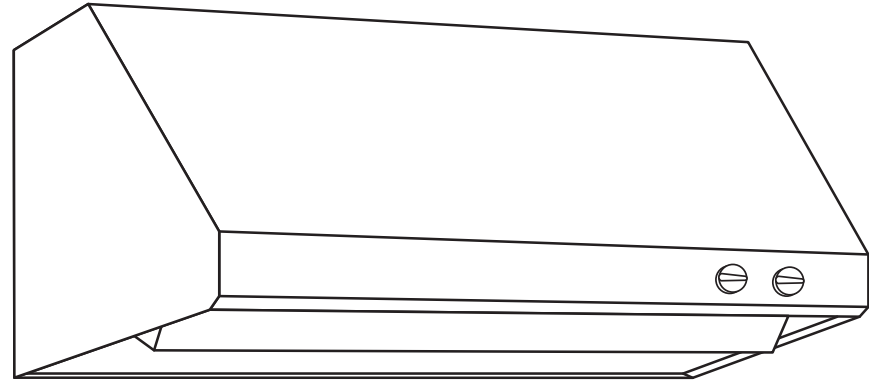

CV48SSLSS

GE Cafe Series 48" Stainless Steel Professional Hood

FEATURES AND BENEFITS

940 CFM vertical exhaust with dual blowers

3 halogen lamps with 4 lighting levels

Removable grease trays

Dishwasher-safe removable baffle stainless steel filters

Variable speed fan control – The powerful variable speed exhaust system effectively pulls smoke and vapors out of the kitchen

Model CV48SSLSS – Stainless steel

For answers to your Monogram, GE Cafe™ Series, GE Profile™ Series or GE Appliances product questions, visit our website at geappliances.com or call GE Answer Center® Service, 800.626.2000.