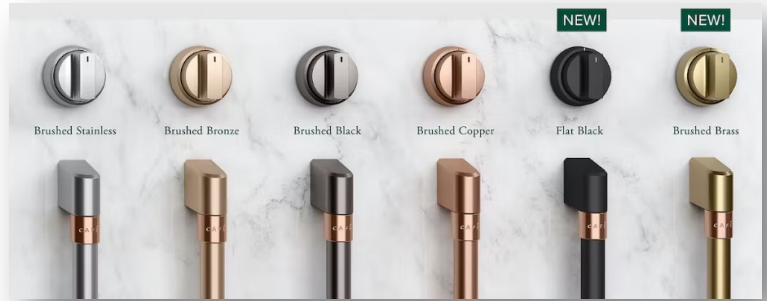

## THE CUSTOMIZABLE PROFESSIONAL COLLECTION

**Café's Customizable Professional Collection** allows you to set the canvas with either Matte White, Matte Black or Stainless appliance finishes, then personalize by choosing from six distinct handle/knob hardware options, allowing you to reflect your style.

### Matte White + Brushed Bronze Hardware, standard

*Optional Hardware Choices: Brushed Brass, Flat Black, Brushed Stainless, Brushed Black, Brushed Copper*

### Matte Black + Brushed Stainless Hardware, standard

*Optional Hardware Choices: Brushed Brass, Flat Black, Brushed Bronze, Brushed Black, Brushed Copper*

### Stainless Steel + Brushed Stainless Hardware, standard

*Optional Hardware Choices: Brushed Brass, Flat Black, Brushed Bronze, Brushed Black, Brushed Copper*