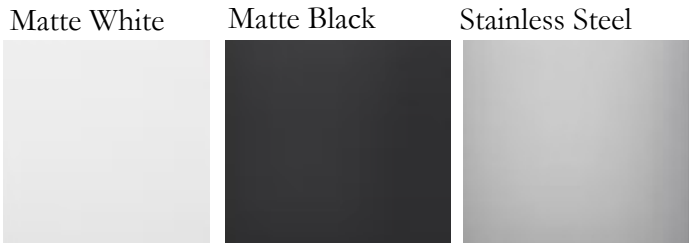

## THE CUSTOMIZABLE PROFESSIONAL COLLECTION

**Café's Customizable Professional Collection** allows you to set the canvas with either Matte White, Matte Black or Stainless appliance finishes, then personalize by choosing from six distinct handle/knob hardware options, allowing you to reflect your style.

### Matte White + Brushed Bronze Hardware, standard

*Optional Hardware Choices: Brushed Brass, Flat Black, Brushed Stainless, Brushed Black, Brushed Copper*