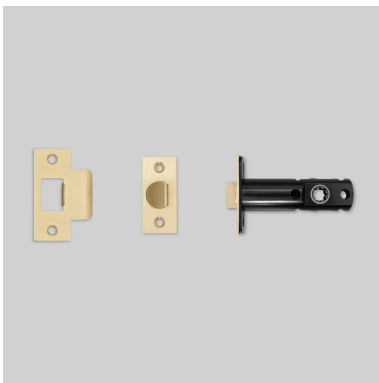

**TUBULAR LATCH /
DOOR HANDLE /
PRIVACY**

ACTION: LATCH

RANGE: LATCHES

Passage and privacy tubular latches, designed to work in conjunction with our North American door lever handles and door knobs. A sprung latch ensures a consistent feel everytime you open the door. Works great on all internal doors. Latches come with strike plates and face plates machined in five solid metal finishes: Steel, brass, smoked bronze, gun metal and black. Latch tongues come in matching brass or steel.

SPECIFICATIONS

INCLUDED

FINISH & SKU NUMBERS

sku:	finish:
NLL-02186	● BLACK
NLL-02190	● BLACK
NLL-05191	● BRASS
NLL-05187	● BRASS
NLL-352223	● GUN METAL
NLL-352224	● GUN METAL
NLL-09188	● SMOKED BRONZE
NLL-09192	● SMOKED BRONZE
NLL-07189	● STEEL
NLL-07193	● STEEL