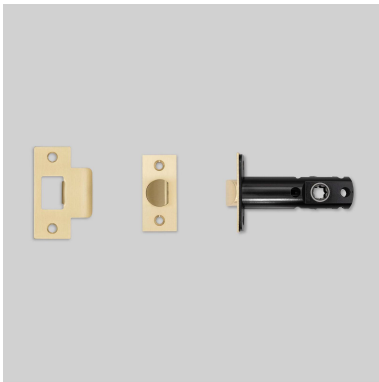

**TUBULAR LATCH /
DOOR HANDLE /
PRIVACY**

ACTION: LATCH

RANGE: LATCHES

Passage and privacy tubular latches, designed to work in conjunction with our North American door lever handles and door knobs. A sprung latch ensures a consistent feel everytime you open the door. Works great on all internal doors. Latches come with strike plates and face plates machined in five solid metal finishes: Steel, brass, smoked bronze, gun metal and black. Latch tongues come in matching brass or steel.

SPECIFICATIONS

INCLUDED

FINISH & SKU NUMBERS

sku:	finish:
NLL-02186	● BLACK
NLL-02190	● BLACK
NLL-05191	● BRASS
NLL-05187	● BRASS
NLL-352223	● GUN METAL
NLL-352224	● GUN METAL
NLL-09188	● SMOKED BRONZE
NLL-09192	● SMOKED BRONZE
NLL-07189	● STEEL
NLL-07193	● STEEL