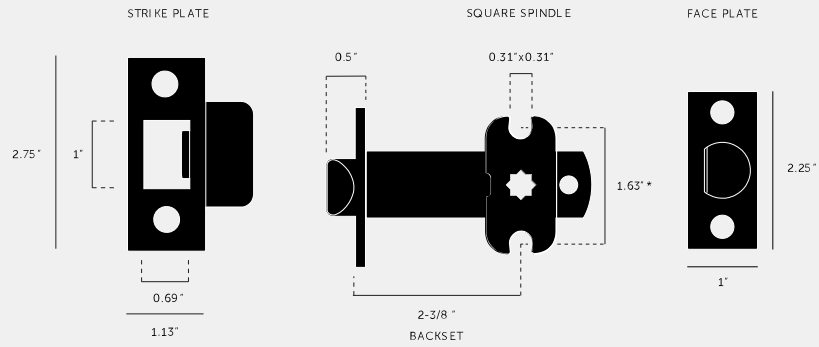

**TUBULAR LATCH /
DOOR HANDLE /
PRIVACY**

ACTION: LATCH

RANGE: LATCHES

Passage and privacy tubular latches, designed to work in conjunction with our North American door lever handles and door knobs. A sprung latch ensures a consistent feel everytime you open the door. Works great on all internal doors. Latches come with strike plates and face plates machined in five solid metal finishes: Steel, brass, smoked bronze, gun metal and black. Latch tongues come in matching brass or steel.

SPECIFICATIONS

INCLUDED

FINISH & SKU NUMBERS

sku:	finish:
NLL-02186	● BLACK
NLL-02190	● BLACK
NLL-05191	● BRASS
NLL-05187	● BRASS
NLL-352223	● GUN METAL
NLL-352224	● GUN METAL
NLL-09188	● SMOKED BRONZE
NLL-09192	● SMOKED BRONZE
NLL-07189	● STEEL
NLL-07193	● STEEL