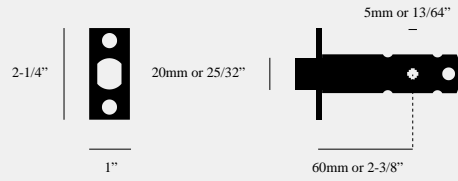

PRIVACY BOLT / THUMBTURN LOCK

ACTION: PRIVACY LATCH

RANGE: LATCHES

Tubular privacy latches, designed to work in conjunction with our thumbturn locks. A weighted throw ensures a consistent feel every time you unlock the door. Works great on all internal privacy doors (for example, bathrooms, bedrooms and offices). Latches come with strike plates and face plates machined in three solid metal finishes: steel, brass and black. Latch tongues come in matching steel or brass.

SPECIFICATIONS

INCLUDED

FINISH & SKU NUMBERS

sku:	finish:
NDT-021736	● BLACK
NDT-021730	● BLACK
NDT-021724	● BLACK
NDT-051733	● BRASS
NDT-051727	● BRASS
NDT-051721	● BRASS
NDT-351737	● GUN METAL
NDT-351731	● GUN METAL
NDT-351725	● GUN METAL
NDT-071734	● STEEL
NDT-071728	● STEEL
NDT-071722	● STEEL