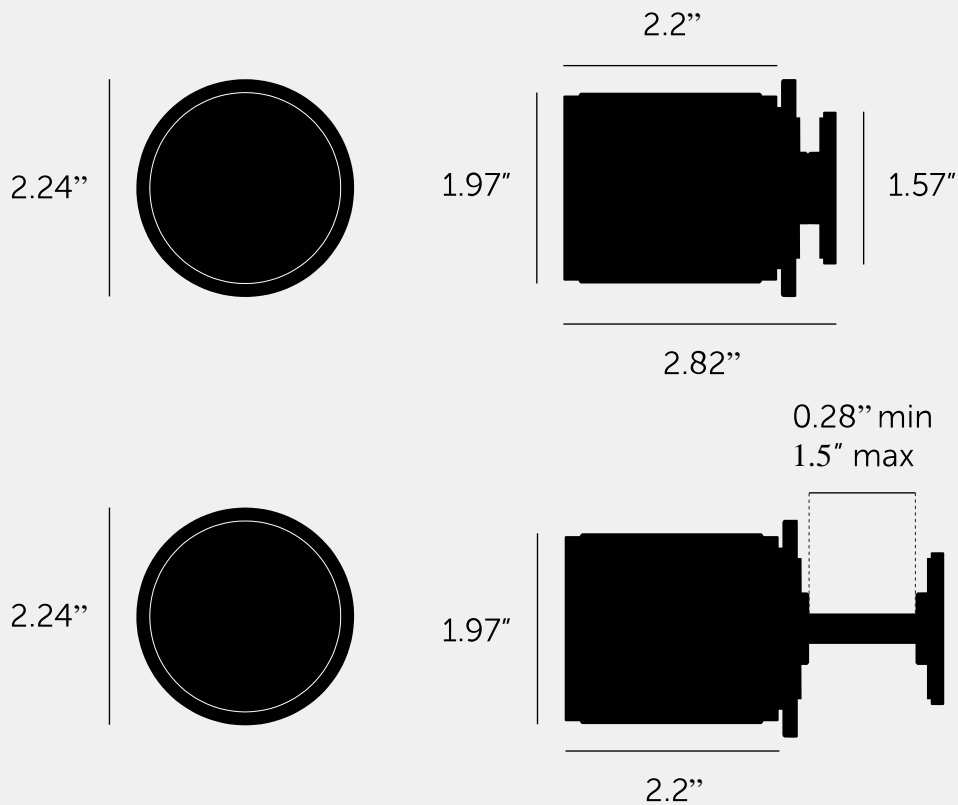

**FIXED DOOR KNOB /
SINGLE-SIDED /
CROSS**

ACTION: FIXED

KNURL: CROSS

RANGE: DOOR KNOBS

A fixed, single-sided, door knob made from solid metal with a solid spun metal plate on the reverse side of the door. Machined from solid metal bar and featuring our signature, diamond-cut, cross knurl pattern. Works great on all internal doors and can be teamed up with our matching door accessories. Available in three metal finishes: steel, brass and black.

SPECIFICATIONS

A single solid metal door knob, with rear side cosmetic circular disc.

Designed to be fixed onto any wooden or glass door.

Fits doors of thickness: minimum 7 mm or 0.28" to maximum 38mm or 1.5"*.