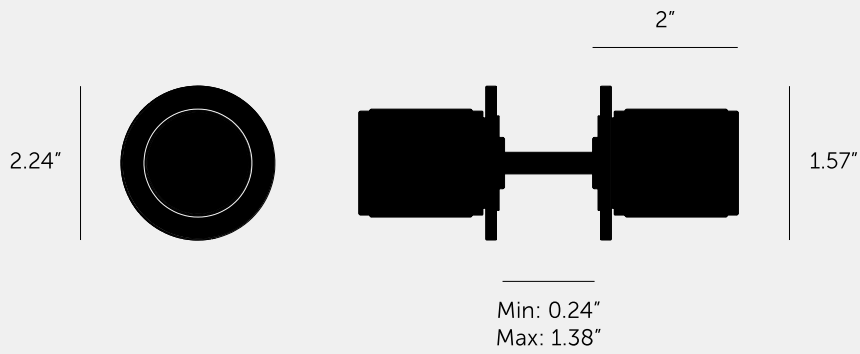

**FIXED DOOR KNOB /
DOUBLE-SIDED /
LINEAR**

ACTION: FIXED

KNURL: LINEAR

RANGE: DOOR KNOBS

A fixed, double-sided, door knob set made from solid metal and featuring our elegant linear knurled detailing. Works great on all internal doors and can be combined with our matching door accessories. Available in three metal finishes: steel, brass, gun metal and welders black.

SPECIFICATIONS

A pair of solid metal door knobs, designed to be fixed back-to-back on any wooden or glass door.

Fits doors of thickness: minimum 0.23" to maximum 1.73**.

**for thicker doors, a longer M8 bolt will need to be sourced.