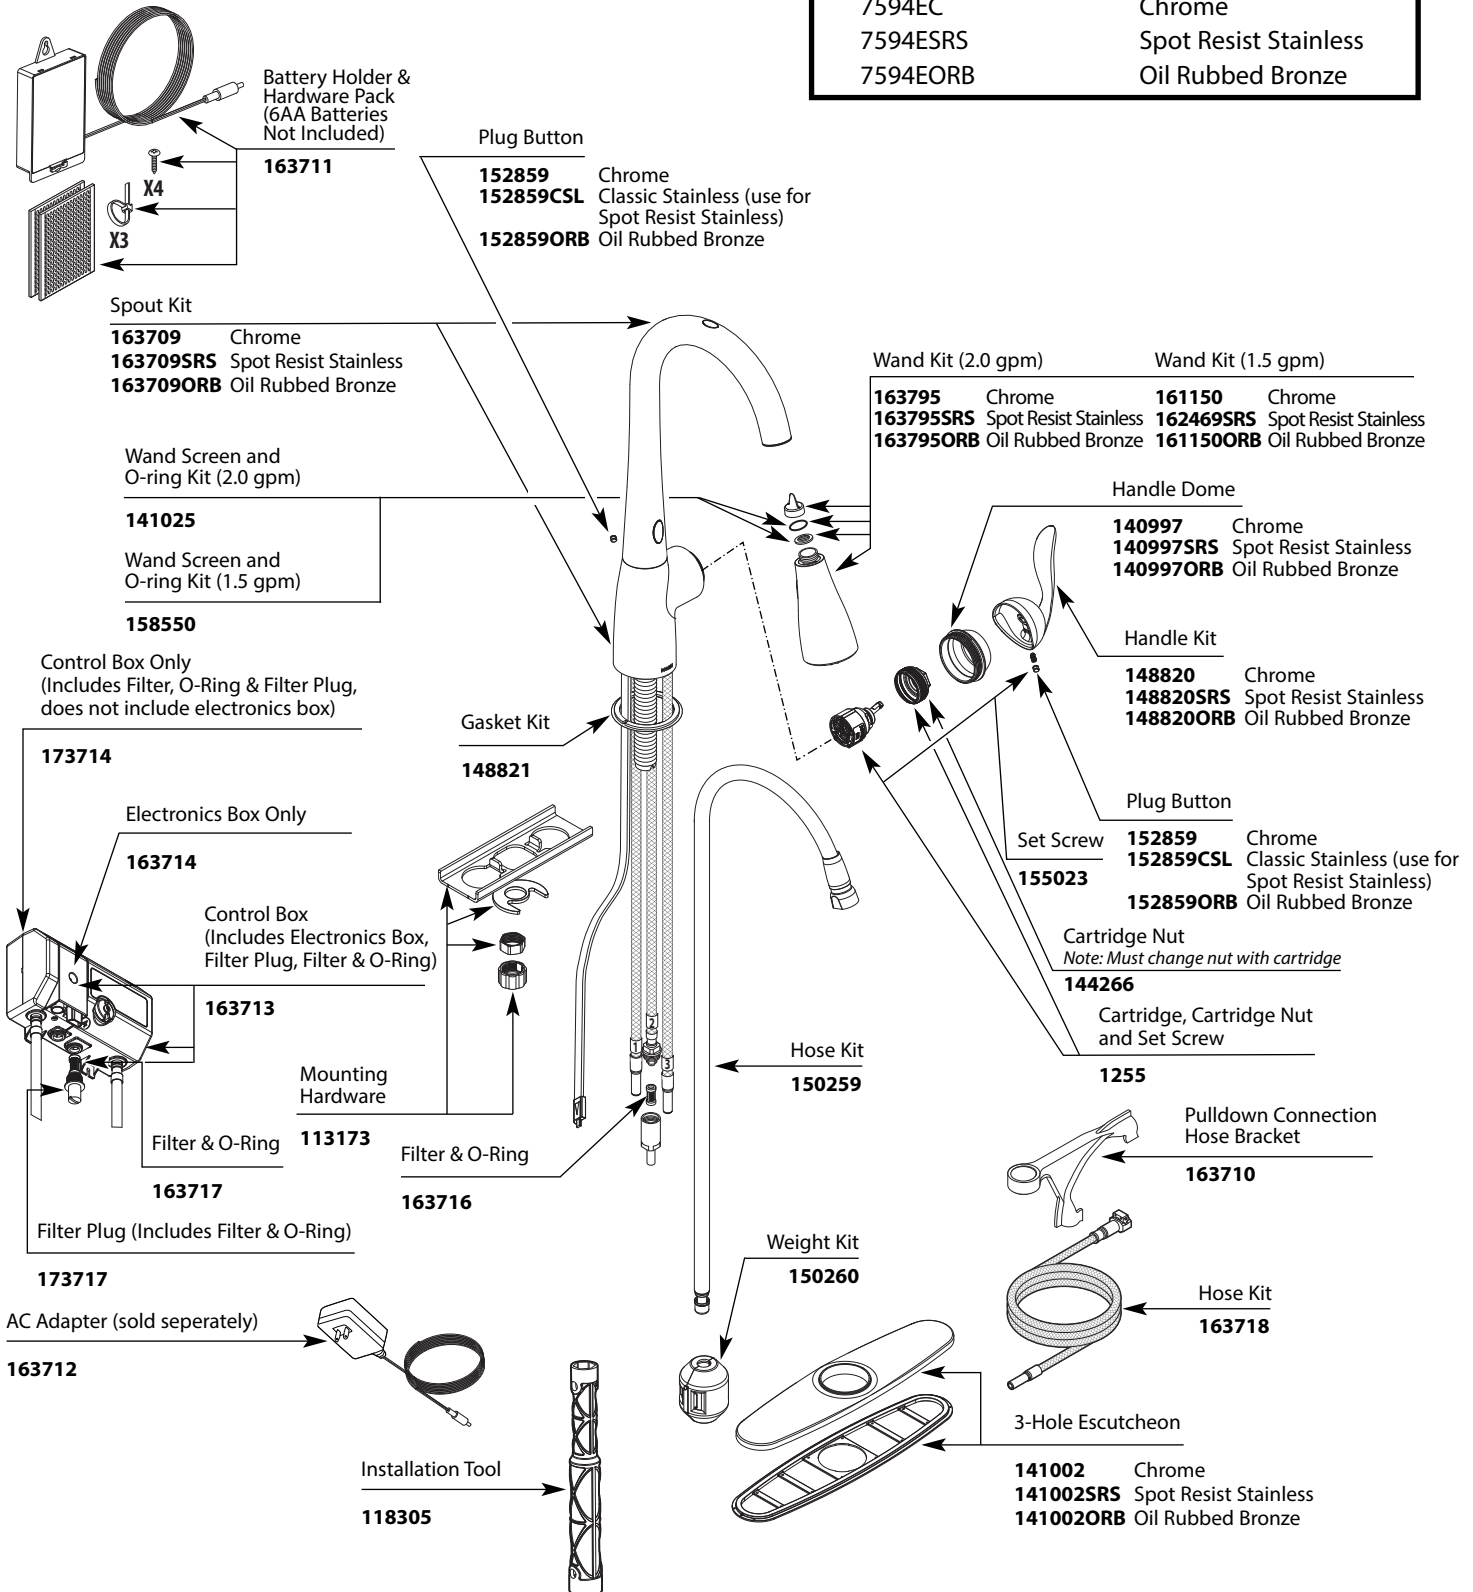

Buy it for looks. Buy it for life.®

■ Order by Part Number

Illustrated Parts

ARBOR™ with MOTIONSENSE™ Hands-Free, Single-Handle High Arc Pulldown Kitchen Faucet

MODELS

- 7594EC
- 7594ESRS
- 7594EORB

FINISH

- Chrome
- Spot Resist Stainless
- Oil Rubbed Bronze

TO ORDER PARTS CALL: 1-800-BUY-MOEN

www.moen.com