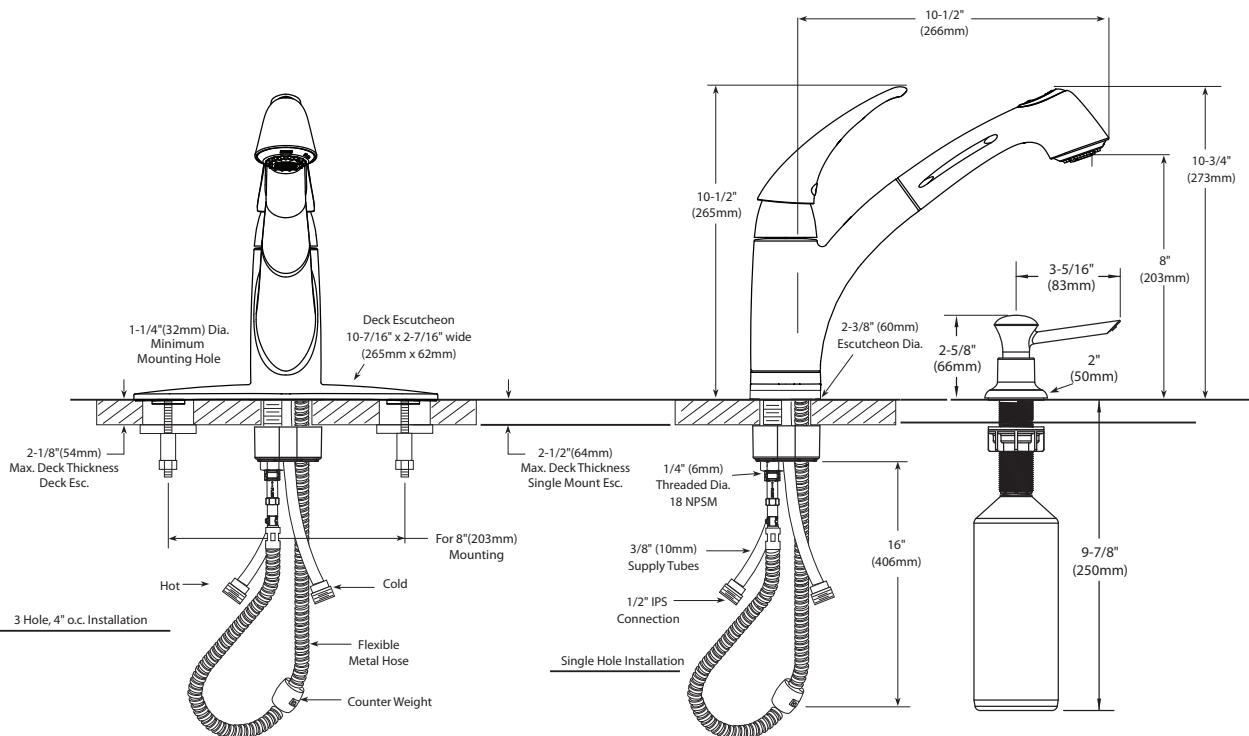

Specifications

FAUCET DESCRIPTION

- Metal construction with various finishes identified by suffix
- Hydrolock® quick connect installation
- Flush button with raised stream and spray indicators
- Pullout spray with 59" braided hose
- 1/2" IPS connections will accept standard ball nose connection for 3/8" tubing
- Chrome liquid dispenser included with 87560CSD

Models: 7560 series
87560 series

DISCONTINUED MODELS: 7560, 7560CS,
7560CBL, 87560C, 87560S, 87560SLBL, 87560CS,
87560CBL, 87560

NOTE: DESIGNED TO INSTALL
THRU 1 OR 3 HOLES 1-1/4" (32mm) DIA.

CRITICAL DIMENSIONS