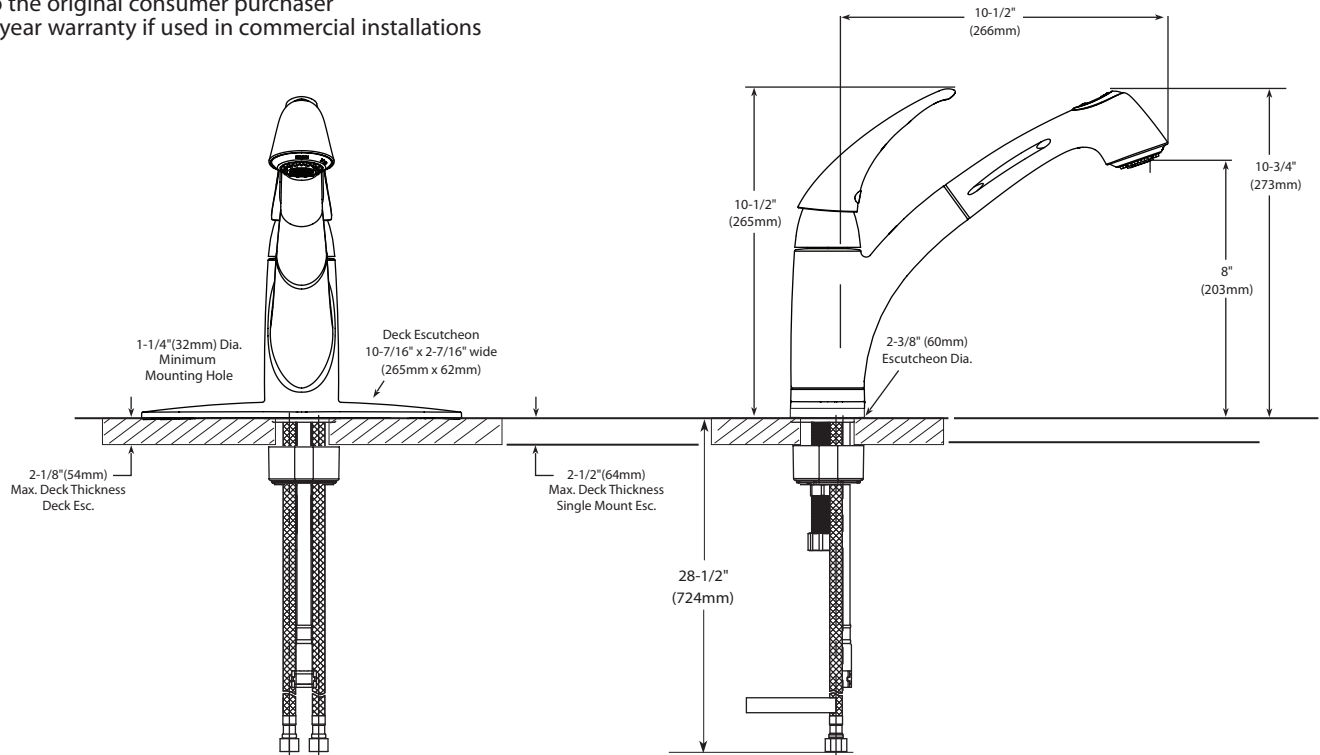

CRITICAL DIMENSIONS

(DO NOT SCALE)

FOR MORE INFORMATION CALL: 1-800-BUY-MOEN

www.moen.com