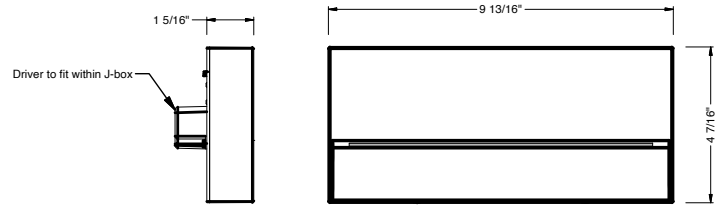

\*Wall mounting is recommended to be installed on a 4in deep regress 2-1/8" octagonal junction box.

Piazza 1

Piazza 2

Rust Finish

Concrete Finish

PIAZZA - 1

PIAZZA - 2