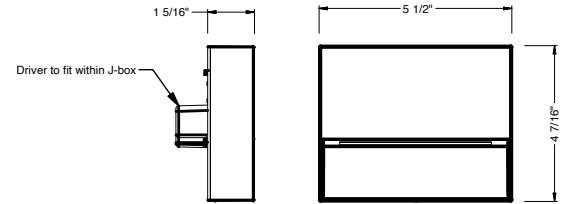

JOB NAME _____

CONTACT _____

ORDERING CODE _____

ORDERING CODE

SERIES	EXT	exterior
TYPE	PZ1 PZ2	5-1/2", 5W - 120lm 9-7/8", 9W - 250lm
CCT	30K 40K	3000K 4000K
CRI	80	80 CRI
VOLTAGE	UNV	120V-277V
FINISH	BK BK-C BK-R	anthracite anthracite with shade - concrete finish anthracite with shade - rust finish

PIAZZA

Outdoor Step Light IP65 Wall

FEATURES

- IP65
- 2 sizes; 5 1/2" & 9 7/8"
- Anthracite finish
- Optional shade covers in concrete and rust
- 3000k & 4000k

HOUSING

- Casted aluminum housing in anthracite.

MOUNTING

- Mount to 3-1/2" to 4" octagonal recessed junction box.

ELECTRICAL/CONTROLS

- Integrated LED Module
- Non-dimmable

LISTING

- ETLus Listed to UL1598 (suitable for wet locations)
- cETL Listed to CSA C22.2 #250.0
- BUG Rating: B1 - U1 - G0
- 3000k or warmer must be selected for International Dark-Sky Association approval

LED INFO

- LED: Module SMD2835
- SDCM: 3-step MacAdam Ellipse
- Lumen Maintenance: L₇₀ > 50,000 hrs
- Warranty: 5 year limited warranty

_____

Follow the steps to specify your fixture, example:
EXT - PZ1 - 30K - 80 - UNV - BK

*Wall mounting is recommended to be installed on a 4in deep regress 2-1/8" octagonal junction box.

Piazza 1