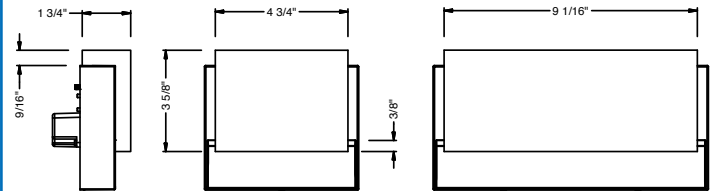

\*Wall mounting is recommended to be installed on a 4in deep regress 2-1/8" octagonal junction box.

Piazza 1

Piazza 2

Rust Finish

Concrete Finish

PIAZZA - 1

PIAZZA - 2