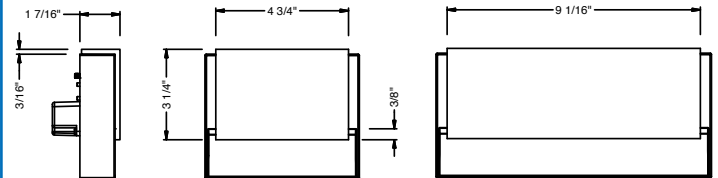

\*Wall mounting is recommended to be installed on a 4in deep regress 2-1/8" octagonal junction box.

Piazza 1

Piazza 2

Rust Finish

Concrete Finish

PIAZZA - 1

PIAZZA - 2