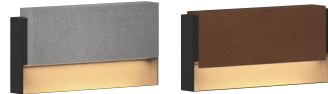

## Outdoor Step Light IP65 Wall

PZ1 - PIAZZA 1

PZ2 - PIAZZA 2

BK-C BK-R

BK-C BK-R

### FEATURES

- IP65
- 2 sizes; 5 1/2" & 9 7/8"
- Anthracite finish
- Optional shade covers in concrete and rust
- 3000k & 4000k