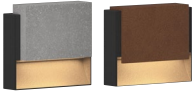

JOB NAME _____

CONTACT _____

ORDERING CODE _____

ORDERING CODE

SERIES	EXT	exterior
TYPE	PZ1 PZ2	5-1/2", 5W - 120lm 9-7/8", 9W - 250lm
CCT	30K 40K	3000K 4000K
CRI	80	80 CRI
VOLTAGE	UNV	120V-277V
FINISH	BK BK-C BK-R	anthracite anthracite with shade - concrete finish anthracite with shade - rust finish

PIAZZA

Outdoor Step Light IP65 Wall

BK-C BK-R

FEATURES

- IP65
- 2 sizes; 5 1/2" & 9 7/8"
- Anthracite finish
- Optional shade covers in concrete and rust
- 3000k & 4000k

HOUSING

- Casted aluminum housing in anthracite.

MOUNTING

- Mount to 3-1/2" to 4" octagonal recessed junction box.

ELECTRICAL/CONTROLS

- Integrated LED Module
- Non-dimmable

LISTING

- ETLus Listed to UL1598 (suitable for wet locations)
- cETL Listed to CSA C22.2 #250.0
- BUG Rating: B1 - U1 - G0
- 3000k or warmer must be selected for International Dark-Sky Association approval

LED INFO

- LED: Module SMD2835
- SDCM: 3-step MacAdam Ellipse
- Lumen Maintenance: L₇₀ > 50,000 hrs
- Warranty: 5 year limited warranty

_____

Follow the steps to specify your fixture, example:
EXT - PZ1 - 30K - 80 - UNV - BK

*Wall mounting is recommended to be installed on a 4in deep regress 2-1/8" octagonal junction box.