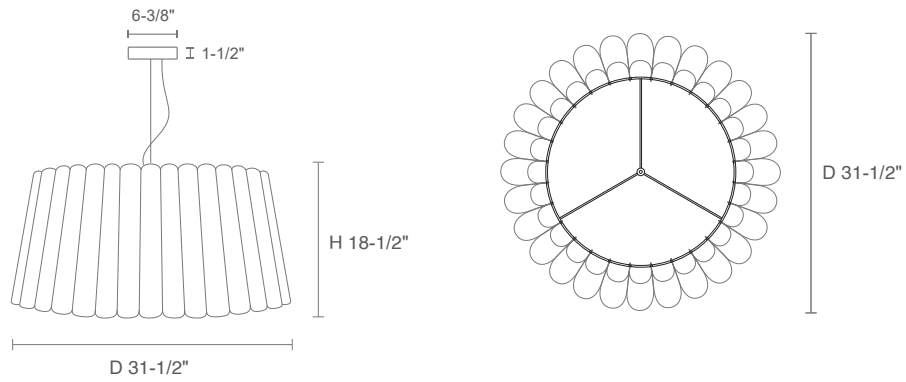

MOUNTING OPTIONS

RENATA 80M