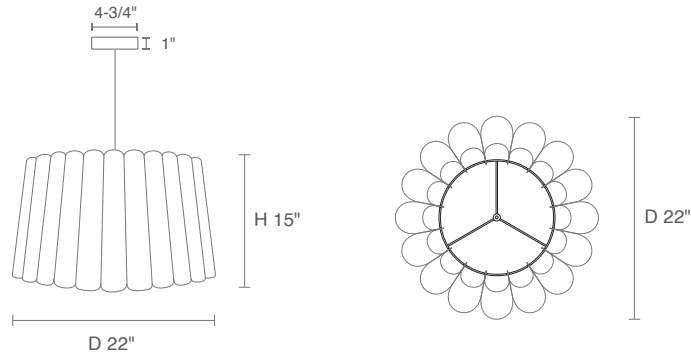

MOUNTING OPTIONS

RENATA 56M