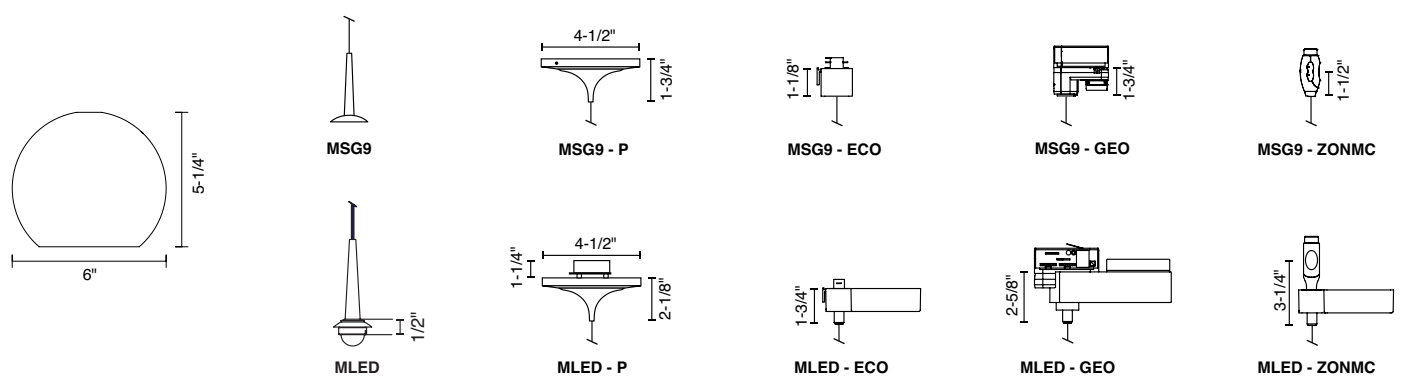

MOUNTING OPTIONS

LIGHT SOURCE

Light Source	MLED - Static White LED	MSG9 - G9 SOCKET
Performance		
LED	Cree XHP50	lamp dependent
Lumens	450lm	
CCT	3000K or 3500K	
SDCM	2-Step MacAdam Ellipse	
CRI	>90	
Lumen Maintenance	$L_{70} > 145,000$ hours	
Technical Specs		
Socket Listing	• Integrated LED module • ETLus Listed to UL1598, and UL1574 (Suitable for dry locations only) • cETL Listed to CSA C22.2 #250.0 and #9.0	• G9 socket • ETLus Listed to UL1598, and UL1574 (Suitable for dry locations only) • cETL Listed to CSA C22.2 #250.0 and #9.0
Mounting		
Canopy	• 120-277Vac, 50/60Hz input • 7.0W, 7.5VA • Tri-mode dimming (Triac, ELV and 0-10V) • Mount to 3-1/2" to 4" round J-Box • Short circuit protection • Thermal protection	• 120-277Vac, 50/60Hz input • 40W, 40VA (max 40W lamp) • Dimmable (Incandescent) • Mount to 3-1/2" to 4" round J-Box
Line Voltage Track	• 120Vac, 50/60Hz input • 7.0W, 7.5VA • Triac and ELV phase dimming • Connects to line voltage adapter (ECO, GEO, Zonyx)	• 120Vac, 50/60Hz input • 40W, 40VA (max 40W lamp) • Dimmable (Incandescent) • Connects to line voltage adapter (ECO, GEO, Zonyx)
Warranty		
	• 5 year limited fixture warranty	• 1 year limited fixture warranty