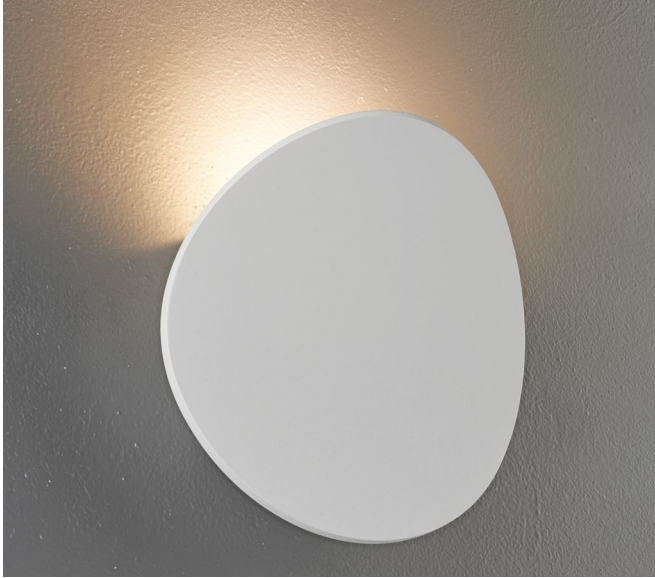

## Lunaro Sconce

### Description

The Lunaro is an interior sconce made of molded aluminum. Its contemporary organic design allows for a modern look with a warm glow illuminating the wall with either up or down light with an indirect light source. Lunaro includes an onboard driver. 4" canopy is easily surface mounted to cover a j-box. ADA compliant.