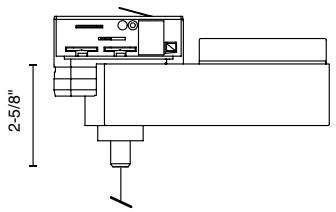

MOUNTING OPTIONS

LLED-ECO

LLED-GEO

LLED-ZONMC