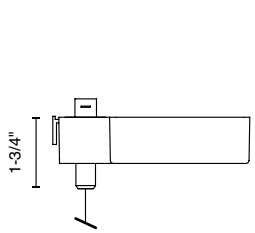

MOUNTING OPTIONS

LLED-ECO

LLED-GEO

LLED-ZONMC