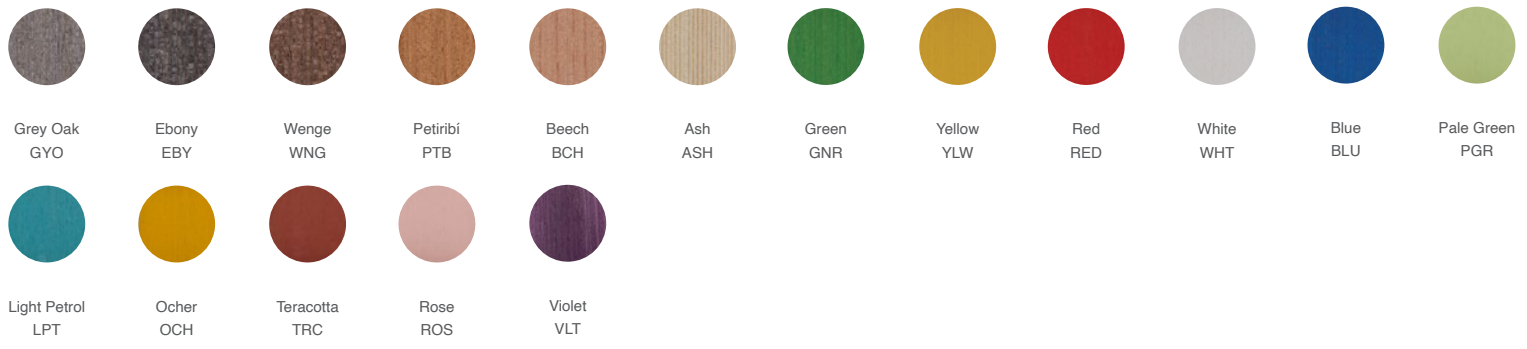

COLOR OPTIONS

LIGHT SOURCE

Light Source	LLED - Static White LED	LLED - Warm Dim LED	LE26 - E26 Socket
Performance			
LED	Cree CMT 1420	Luminus CDM-9	Lamp Dependant
Lumens	1150 lm	850 lm	
CCT	3000K or 3500K	3000K to 1800K	
SDCM	2-Step MacAdam Ellipse	3-Step MacAdam Ellipse	
CRI	>90	>95	
Lumen Maintenance	L₉₀ > 41,500 hours	L₇₀ > 54,000 hours	
Technical Specs			
Socket Listing	Integrated LED module ETLus Listed to UL1598, and UL1574 (Suitable for dry locations only) cETL Listed to CSA C22.2 #250.0 and #9.0	Integrated LED module ETLus Listed to UL1598, and UL1574 (Suitable for dry locations only) cETL Listed to CSA C22.2 #250.0 and #9.0	Medium E26 base socket ETLus Listed to UL1598, and UL1574 (Suitable for dry locations only) cETL Listed to CSA C22.2 #250.0 and #9.0
Mounting			
Canopy	120-277Vac, 50/60Hz input 14.3W, 14.9VA	120-277Vac, 50/60Hz input 15.6W, 16.1VA	120Vac input 100W, 100VA (max 100W lamp)
Line Voltage Track	Tri-mode dimming (Triac, ELV and 0-10V) 120Vac, 50/60Hz input 14.3W, 14.9VA Triac and ELV phase dimming Connects to line voltage adapter (ECO, GEO, Zonyx)	Tri-mode dimming (Triac, ELV and 0-10V) 120Vac, 50/60Hz input 15.6W, 16.1VA Triac and ELV phase dimming Connects to line voltage adapter (ECO, GEO, Zonyx)	Dimmable (with compatible lamp) 120Vac input 100W, 100VA (max 100W lamp) Dimmable (with compatible lamp) Connects to line voltage adapter (ECO, GEO, Zonyx)
Warranty			
	5 year limited fixture warranty	5 year limited fixture warranty	1 year limited fixture warranty