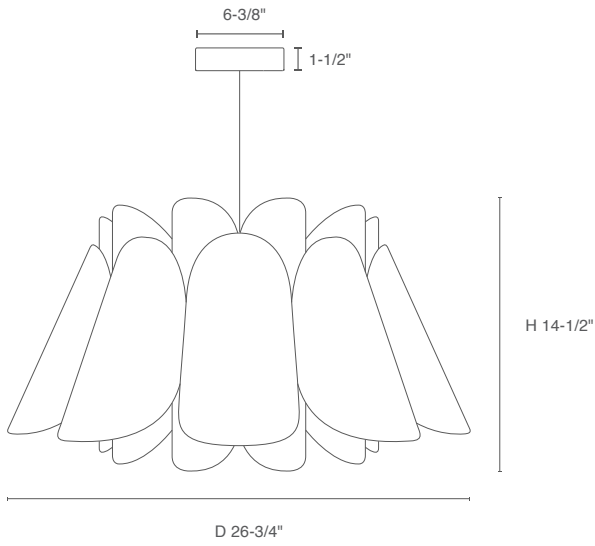

MOUNTING OPTIONS

FEDERICA 68