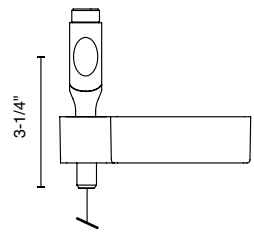

LLED-ZONMC