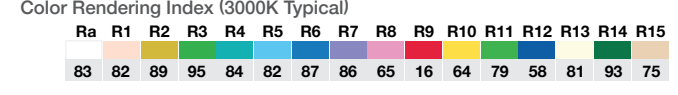

Vibrant Series (V95)

LED Patented Cold Remote Phosphor, Xicato® XTM19 Vibrant Series (V95)
CCT 3000k
CRI Ra 98 typical
GAI_{BB} 120