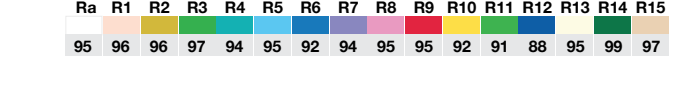

Vibrant Series (V80)

LED Patented Cold Remote Phosphor, Xicato® XTM19 Vibrant Series (V80)
CCT 3000k
CRI Ra 83 typical
GAI_{BB} 111

Vibrant Series (V95)

LED Patented Cold Remote Phosphor, Xicato® XTM19 Vibrant Series (V95)
CCT 3000k
CRI Ra 98 typical
GAI_{BB} 120

Beauty Series

LED Patented Cold Remote Phosphor, Xicato® XTM19 Beauty Series
CCT 2700k
CRI Ra 95 typical
GAI_{BB} 133

Notes

Values presented are average. Due to installation location and environment, end use performance may vary. Refer to IES file for specific values.