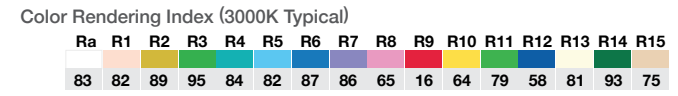

Job Name:	Contact:
Ordering Code:	Fixture Type:

Xicato Series LED Performance

SDCM 1 x 2 MacAdam Ellipse
DUV +/- 0.001
Life L80 50,000 hrs
Warranty 5 year "no color shift" warranty
5 year fixture warranty

Standard Series

LED Patented Cold Remote Phosphor, Xicato® XTM19 Standard Series
CCT 2700k, 3000k, 3500k, 4000k
CRI Ra 83 typical
GAI_{BB} 97

Artist Series

LED Patented Cold Remote Phosphor, Xicato® XTM19 Artist Series
CCT 2700k, 3000k, 3500k, 4000k
CRI Ra 98 typical
GAI_{BB} 109