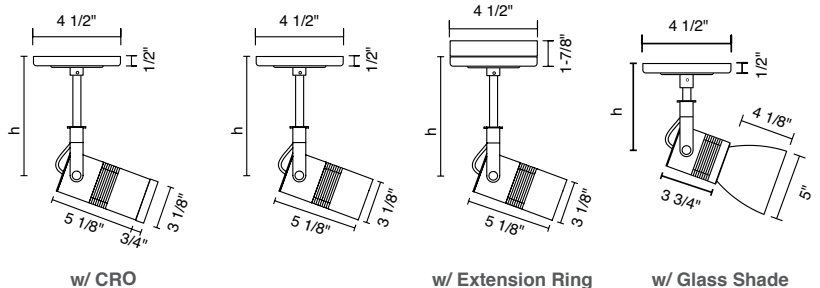

mc w/ CRO

mc w/
Glass Shade

Ordering Codes

Follow the steps to specify your fixture, example: 137420 - XTM19 - 20LM - 35K - 83 - SSA20 - 120 - ELV - mc - 28 - CLR - BLU

Part Number	Shade/Snoot	LED	Delivered Lumen	CCT	CRI	Reflector ⁵	Voltage
137	420 ⁵ Snoot	XTM19	11LM 935 lm	27K 2700K	83 83 CRI	SSA20 semi-specular, 20°	120 ² 120V
	422 ⁶ Glass Shade		13LM 1105 lm	30K 3000K		98 ¹ 98 CRI	
			16LM 1360 lm	V30K 3000K Vibrant		SSA60 semi-specular, 60°	
			20LM 1700 lm	35K 3500K		DA20 diffuse, 20°	
				40K 4000K		DA40 diffuse, 40°	
		B27K ¹ 2700K Beauty		DA60 diffuse, 60°		SA20 specular, 20°	
						SA40 specular, 40°	
						SA60 specular, 60°	

Dimming

ELV ²	trailing edge dimming
10V ³	standard 0-10V dimming to 10%

Finish

bk	black
mc	matte chrome
wh	white

Stem Length

5	5" stem
28 ⁴	6" - 28" stem

Lite Optics⁵

CLR	standard snoot / lens
CRO	corona ring / lens

h = 5" or 6" - 28" field cuttable; length may be specified in 1" increments at additional charge

Job Name:	Contact:
Ordering Code:	Fixture Type:

Xicato Series LED Performance

SDCM 1 x 2 MacAdam Ellipse
DUV +/- 0.001
Life L80 50,000 hrs
Warranty 5 year "no color shift" warranty
 5 year fixture warranty