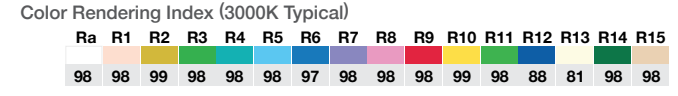

Vibrant Series (V80)

LED Patented Cold Remote Phosphor, Xicato® XTM19 Vibrant Series (V80)
CCT 3000k
CRI Ra 83 typical
GAI_{BB} 111