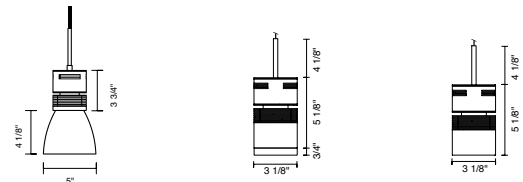

1. **Notes**

Dimming Availability	ELV 10V	
	ELV	10V
11LM 83	•	•
11LM 98	•	•
13LM 83	•	•
13LM 98	•	•
16LM 83	•	•
16LM 98	•	•
20LM 83	•	•
20LM 98	•	•

1. B27K Beauty Series choose 98 (actual 93). Available in 11LM with ELV dimming and 13LM with 10V dimming.
  2. ELV dimming only available in 120V.
  3. 0-10V dimming only available in UNV voltage with canopy mount. Must use an extension ring.
  4. Provided with field adjustable cord only.
  5. Reflector and Lite Optics available with 250 snoot only.
  6. Shade Color only available with 252 Glass shade only.