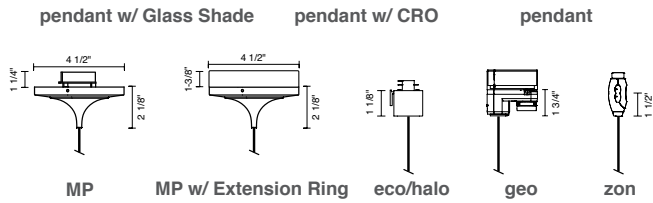

1. **Notes**

Dimming Availability	ELV 10V	
	ELV	10V
11LM 83	•	•
11LM 98	•	•
13LM 83	•	•
13LM 98	•	•
16LM 83	•	•
16LM 98	•	•
20LM 83	•	•
20LM 98	•	•

1. B27K Beauty Series choose 98 (actual 93). Available in 11LM with ELV dimming and 13LM with 10V dimming.
  2. ELV dimming only available in 120V.
  3. 0-10V dimming only available in UNV voltage with canopy mount. Must use an extension ring.
  4. Provided with field adjustable cord only.
  5. Reflector and Lite Optics available with 250 snoot only.
  6. Shade Color only available with 252 Glass shade only.