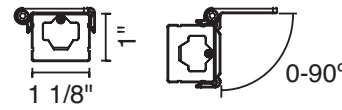

Linear Systems

Orion Saber

Additional Info:

Opt

Description

The Orion Saber is a low profile, linear, line voltage, LED cove fixture with a white, aluminum extrusion housing. It has highly efficient, color consistent LEDs with an SDCM of 2. An opal lens allows for a smooth and even illumination eliminating pixelation and striations on the wall. The Saber is fully dimmable to 5%. It has a 120° spread and rivals fluorescent T8 strips output with an impressive 500 delivered lumens per foot for only 8 watts with 3000K and 4000K CCT options offered.

Included Accessories:

- end-to-end connector
- premium adjustable mounting clips with set screw

Optional Accessories:

- 6", 12", 24" or 72" flexible cable connector
- 72" powerfeed
- 72" plug in powerfeed
- switch box

Technical Specs

- 120Vac input, 50/60Hz
- 8.1W, 9.1VA, 500lm (12.3" or 300mm)
- 11.5W, 12.8VA, 750lm (18.3" or 450 mm)
- 15.5W, 17.5VA, 1000lm (24.3" or 600 mm)
- CCT: 3000K or 4000K
- CRI: >80
- SDCM: 3 step MacAdam Ellipse
- Rated life, based on IESNA-LM-80-2008: 85% of initial lumens after 50,000 hrs
- Dimming capability: triac leading edge, electronic low voltage (ELV) trailing edge
- Max run length up to 45ft.
- For most effective dimming capability, max run length is 45ft on a single run and 90ft with feed at the center.
- ETLus Listed to UL1598 (suitable for dry locations)
- cETL Listed to CAN/CSA-C22.2 No. 250.0
- 3 year limited fixture warranty

Ordering Code:

example: **138 - 511 - wh - 4**

Light Source	Length	Finish	Color Temperature
138 LED	511 1 ft	wh white	3 3000k
	5115 1-1/2 ft		4 4000k
	512 2 ft		

Notes: