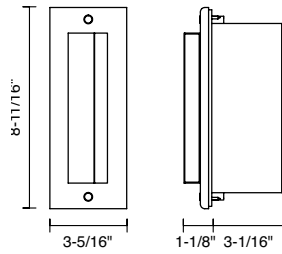

Job Name:

Contact:

Ordering Code:

Fixture Type:

Step 2

BRUCK

LEDRAbrands

f opal lens

hc horizontal cove

hl horizontal louver

Description

Step 2 is an energy efficient outdoor, IP65, wet rated brick step light made of a die cast zinc magnesium housing with a 3 x 1/2" knock out for feed through. Additional mounting screws for hanger bars are supplied for new construction. It is offered in warm white LED with brushed nickel, antique bronze, or white finish. There are 3 different face plate options including white opal face, louver or hood reflector scoop.

Technical Specs

- 120VAC, 50/60Hz
- 2.6W, 5.6VA
- 3200K
- IP65 rated, suitable for outdoor
- Suitable for vertical and horizontal orientation
- Built-in enclosed driver
- Hole cut out: REFER TO INSTALLATION INSTRUCTIONS
- 3 x 1/2" NPT electrical connect