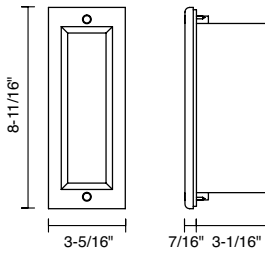

Job Name:

Contact:

Ordering Code:

Fixture Type:

Step 2

BRUCK

LEDRAbrands

f opal lens

hc horizontal cove

hl horizontal louver

Description

Step 2 is an energy efficient outdoor, IP65, wet rated brick step light made of a die cast zinc magnesium housing with a 3 x 1/2" knock out for feed through. Additional mounting screws for hanger bars are supplied for new construction. It is offered in warm white LED with brushed nickel, antique bronze, or white finish. There are 3 different face plate options including white opal face, louver or hood reflector scoop.

Technical Specs

- 120VAC, 50/60Hz
- 2.6W, 5.6VA
- 3200K
- IP65 rated, suitable for outdoor
- Suitable for vertical and horizontal orientation
- Built-in enclosed driver
- Hole cut out: REFER TO INSTALLATION INSTRUCTIONS
- 3 x 1/2" NPT electrical connect