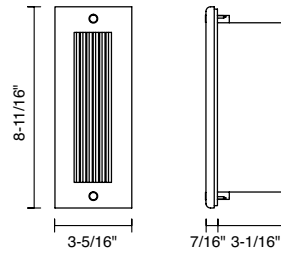

Job Name:

Contact:

Ordering Code:

Fixture Type:

Step 2

BRUCK

LEDRAbrands

f opal lens

hc horizontal cove

hl horizontal louver

Description

Step 2 is an energy efficient outdoor, IP65, wet rated brick step light made of a die cast zinc magnesium housing with a 3 x 1/2" knock out for feed through. Additional mounting screws for hanger bars are supplied for new construction. It is offered in warm white LED with brushed nickel, antique bronze, or white finish. There are 3 different face plate options including white opal face, louver or hood reflector scoop.

Technical Specs

- 120VAC, 50/60Hz
- 2.6W, 5.6VA
- 3200K
- IP65 rated, suitable for outdoor
- Suitable for vertical and horizontal orientation
- Built-in enclosed driver
- Hole cut out: REFER TO INSTALLATION INSTRUCTIONS
- 3 x 1/2" NPT electrical connect