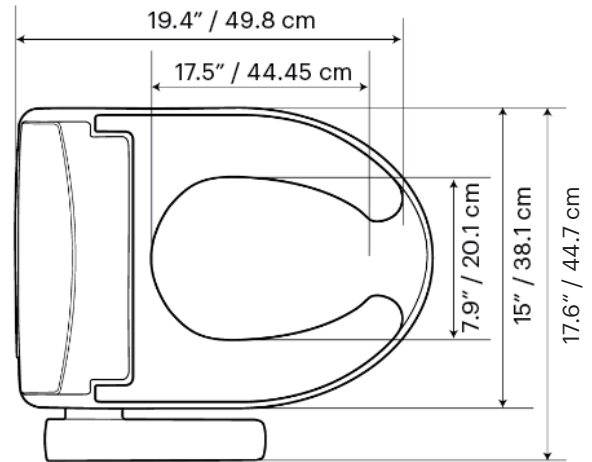

### Technical Specifications

Power Voltage / Frequency	120 V / 60 Hz
Max Power Consumption	1470 W
Power Cord Length	47.24" / 119.98 cm
Seat Weight Limit	397 lb / 180 kg

### Warm Water Washing Device

Supply Water Pressure	7.11 psi-106.7 psi / 0.05 MPa-0.74 MPa
Incoming Water Temperature	50°F-89.6°F / 10°C-32°C
Default Cycle Time	2 minutes
Water Pressure Control	5 levels
Water Temperature Control	4 levels: OFF - Room Temp; Low - 93.2°F / 34°C; Medium - 98.6°F / 37°C; High - 104°F / 40°C
Max Heater Power Consumption	1400 W

# Brondell®

Weight and Dimensions	
Seat Thickness	1" / 2.5 cm
Bidet Hose Length	23.6" / 60 cm
Bidet Hose Connection Size	½" x ½"
Weight	Elongated: 8.7 lb / 3.9 kg