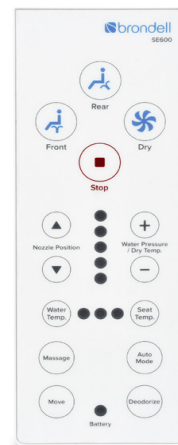

SWASH[®] CL950

Luxury Bidet Seat

HYGIENE

- Positionable stainless-steel nozzle
- Rear and front wash options
- Self-cleaning nozzle
- Adjustable water temperature and pressure
- Nozzle oscillation

COMFORT

- Warm air dryer
- Water tank heating system
- Gentle massage pulse
- Deodorizer
- Ergonomic heated seat with adjustable temperature
- Gentle-closing seat and lid

CONVENIENCE

- Wireless remote control and dock
- Illuminating nightlight
- Safety seat sensor
- Eco mode for energy savings
- Auto mode
- Safety on/off seat sensor

Comes with all parts for a standard installation, including $\frac{7}{8}$ " metal T-valve and chrome 90° elbow bidet hose.

One (1) year limited warranty

SPECIFICATIONS

Elongated Model	CL950-EW
Round Model	CL950-RW
Voltage / Frequency	120V / 60Hz
Max Power Consumption	660W
Power Cord Length	3.9 feet
Safety Devices	Thermal Fuse, Thermostat, Water Level Sensor
Remote Battery Type	AAA batteries (2)
Seat / Lid Weight Limit	275lbs / 178lbs
Seat Temperature	Adjustable (four levels) 95°F – 104°F
Water Temperature	Adjustable (four levels) 93.2°F – 104°F
Standard Wash Time	2 minutes
Nightlight	Blue LED
Dimensions	CL950-E: 14.9" (W) x 20.7" (L) x 6.10" (H) CL950-R: 14.9" (W) x 19.5" (L) x 6.10" (H)
Net Weight	CL950-E: 9.7 lbs. CL950-R: 9.5 lbs.