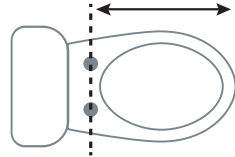

SWASH ECOSEAT S101

NON-ELECTRIC BIDET SEAT

brondell[®]
a healthy home experience

Ambient Temperature

Elongated / Round White

TOILET FIT GUIDE

Elongated: 18 in – 19.5 in

Round: 16 in – 17.75 in

TECHNICAL SPECIFICATIONS

Model / SKU	S101-EW, S101-RW
Supply Water Pressure	20 – 87 psi
Dimensions	Elongated: 20.03 in x 14.39 in x 2.55 in / Round: 18.47 in x 14.34 in x 2.55 in
Weight	Elongated: 4.6 lbs / Round: 4.5 lbs
Incoming Water Temperature	35 °F – 100 °F
Seat Weight Limit	330 lbs
Lid Weight Limit	330 lbs
Seat Opening Dimensions	Elongated: 7.625 in / Round: 8.125 in
T-Valve (Cold Water)	7/8 in (Metal)
Bidet Hose (Cold Water)	27.5 in Braided Metal Hose