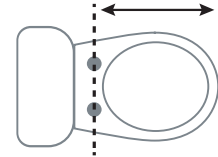

SWASH ECOSEAT S101

NON-ELECTRIC BIDET SEAT

brondell[®]
a healthy home experience

Ambient Temperature

Elongated / Round White

TOILET FIT GUIDE

Elongated: 18 in – 19.5 in

Round: 16 in – 17.75 in

TECHNICAL SPECIFICATIONS

Model / SKU	S101-EW, S101-RW
Supply Water Pressure	20 – 87 psi
Dimensions	Elongated: 20.03 in x 14.39 in x 2.55 in / Round: 18.47 in x 14.34 in x 2.55 in
Weight	Elongated: 4.6 lbs / Round: 4.5 lbs
Incoming Water Temperature	35 °F – 100 °F
Seat Weight Limit	330 lbs
Lid Weight Limit	330 lbs
Seat Opening Dimensions	Elongated: 7.625 in / Round: 8.125 in
T-Valve (Cold Water)	7/8 in (Metal)
Bidet Hose (Cold Water)	27.5 in Braided Metal Hose