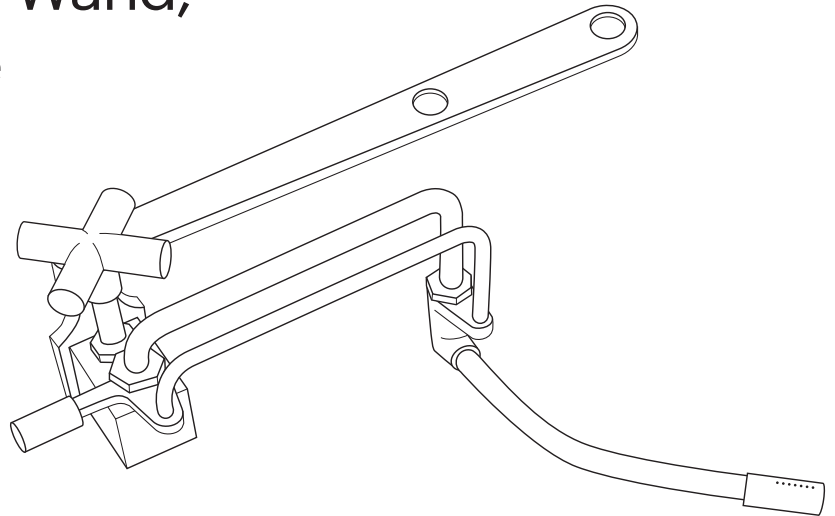

## Side-Mounted Attachable Bidet with Adjustable Spray Wand, Ambient Temperature

**Model:** SMB-15

### Features

- Durable zinc-plated, all-brass construction
- Manual swing-action arm lever controls nozzle positioning
- Adjustable water pressure
- Brass internal valve
- Stainless-steel  $\frac{3}{8}$ " T-valve with chrome finish
- Braided-metal cold water supply hose
- Simple, DIY installation and adjustable toilet fit
- No electricity or batteries required
- All accessories included for standard installation
- One-Year Warranty

### Technical Specifications

Technical Specifications	
Dimensions (L x W x H)	11.02" x 4.33" x 3.15" / 28 cm x 11 cm x 8 cm
Product Thickness	0.2" / 0.5 cm
Weight	1.87 lbs / 0.85 kg
Supply Water Pressure	14.5 psi–116.03 psi / 0.1 MPa–0.8 MPa
Incoming Water Temperature Range	32°F–158°F / 0°C–70°C
Flow Rate	2.0 g/min / 7.57 l/min
Internal Valve Material	Brass
Bidet Hose Length	15.7" / 40 cm
Bidet Hose Fitting/Connection Size	$\frac{1}{2}$ " x $\frac{3}{8}$ "
Cold Water T-Valve Connection Size	$\frac{7}{8}$ " x $\frac{1}{8}$ " x $\frac{1}{2}$ "