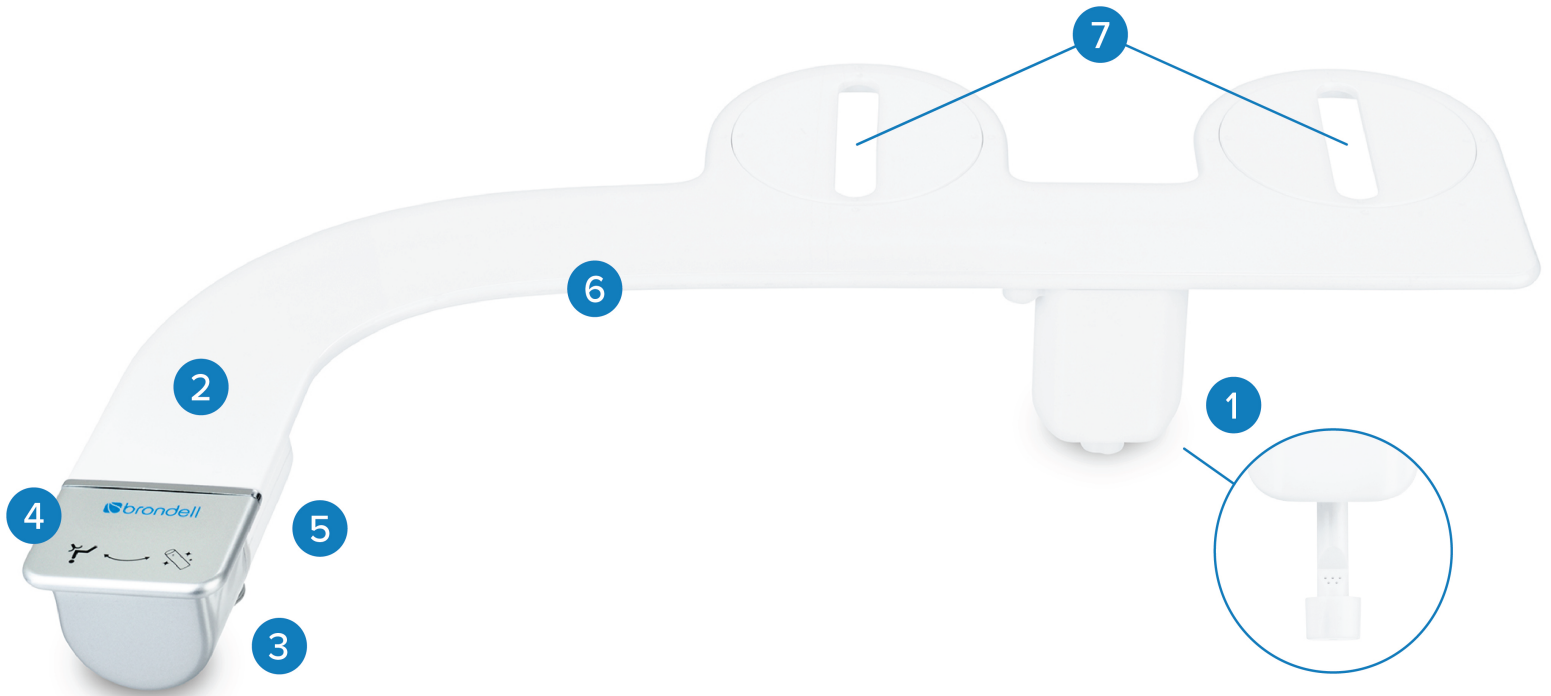

SS-150

SimpleSpa Thinline Bidet Attachment

brondell[®]
a healthy home experience

1. Nozzle guard with retractable nozzle
2. SafeCore ceramic internal valve
3. Easy-to-use, ergonomic controls
4. Adjustable water pressure
5. Self-cleaning nozzle function
6. Slim form factor
7. Full adjustability for easy toilet fit

OTHER FEATURES

- All-metal $\frac{7}{8}$ " cold water T-valve
- High quality braided metal hose for cold water connection
- Anti-bacterial ABS material with full body panel
- No electricity or batteries required
- All accessories included for standard installation
- Dimensions: H 1.6 in x W 15.4 in x L 9.15 in