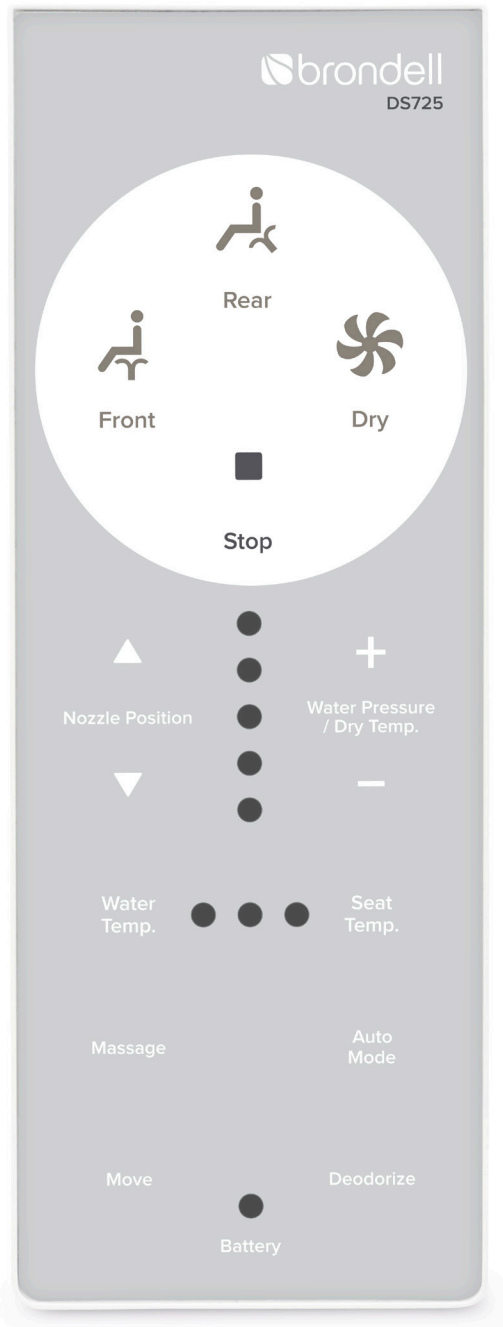

DS725 Advanced Bidet Seat

FEATURES

HYGIENE

- Rear and front wash options
- Self-cleaning nozzle
- Adjustable water pressure
- Adjustable water temperature
- Positionable, stainless-steel nozzle
- Nozzle oscillation

DS725 REMOTE CONTROL

Rear Cleaning

Activates the aerated rear wash function

Front Cleaning

Activates the aerated front (feminine) wash function

Nozzle Position

Moves the wash nozzle to one of five positions during a wash cycle

Water Temperature

Cycle through three water temperature settings

Massage

Engages massage function with dynamic spray pulse

Move

Activates oscillation function for front and rear nozzles

Warm Air Dryer

Activates warm air dryer for a duration of 2 minutes

Stop

Automatically ends all functions

Water Pressure/ Dryer Temperature

Adjusts the water pressure or dryer temperature to one of five settings during the wash or dry cycle

Seat Temperature

Cycle through four seat temperature settings