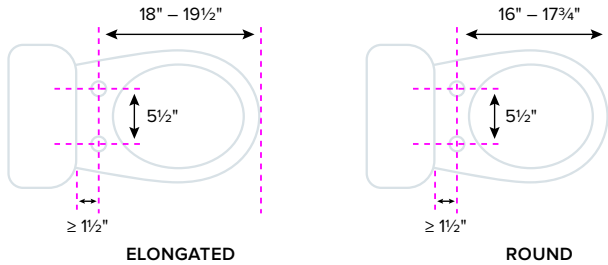

PRODUCT FIT GUIDE

PRODUCT RANGE (SKU/Color)

Elongated Models

DS725-EW (white)

Round Models

DS725-RW (white)

TECHNICAL SPECIFICATION

Voltage / Frequency	120V / 60Hz
Max Power Consumption	660W
Power Cord Length	3.8 feet
Remote Battery Type	AAA batteries (2)
Seat / Lid Weight Limit	275lbs / 178lbs
Seat Temperature	Adjustable (four levels) 95°F - 104°F
Water Temperature	Adjustable (four levels) 93.2°F - 104°F
Standard Wash	2 minutes
Dimensions	DS725-EW: 14.9" (W) x 20.7" (L) x 6.10" (H) DS725-RW: 14.9" (W) x 19.5" (L) x 6.10" (H)
Net Weight	DS725-EW: 9.7 lbs. DS725-RW: 9.5 lbs.
Warranty	One (1) year limited warranty
Standard Installation Parts Included	7/8" metal T-valve Chrome 90° elbow bidet hose