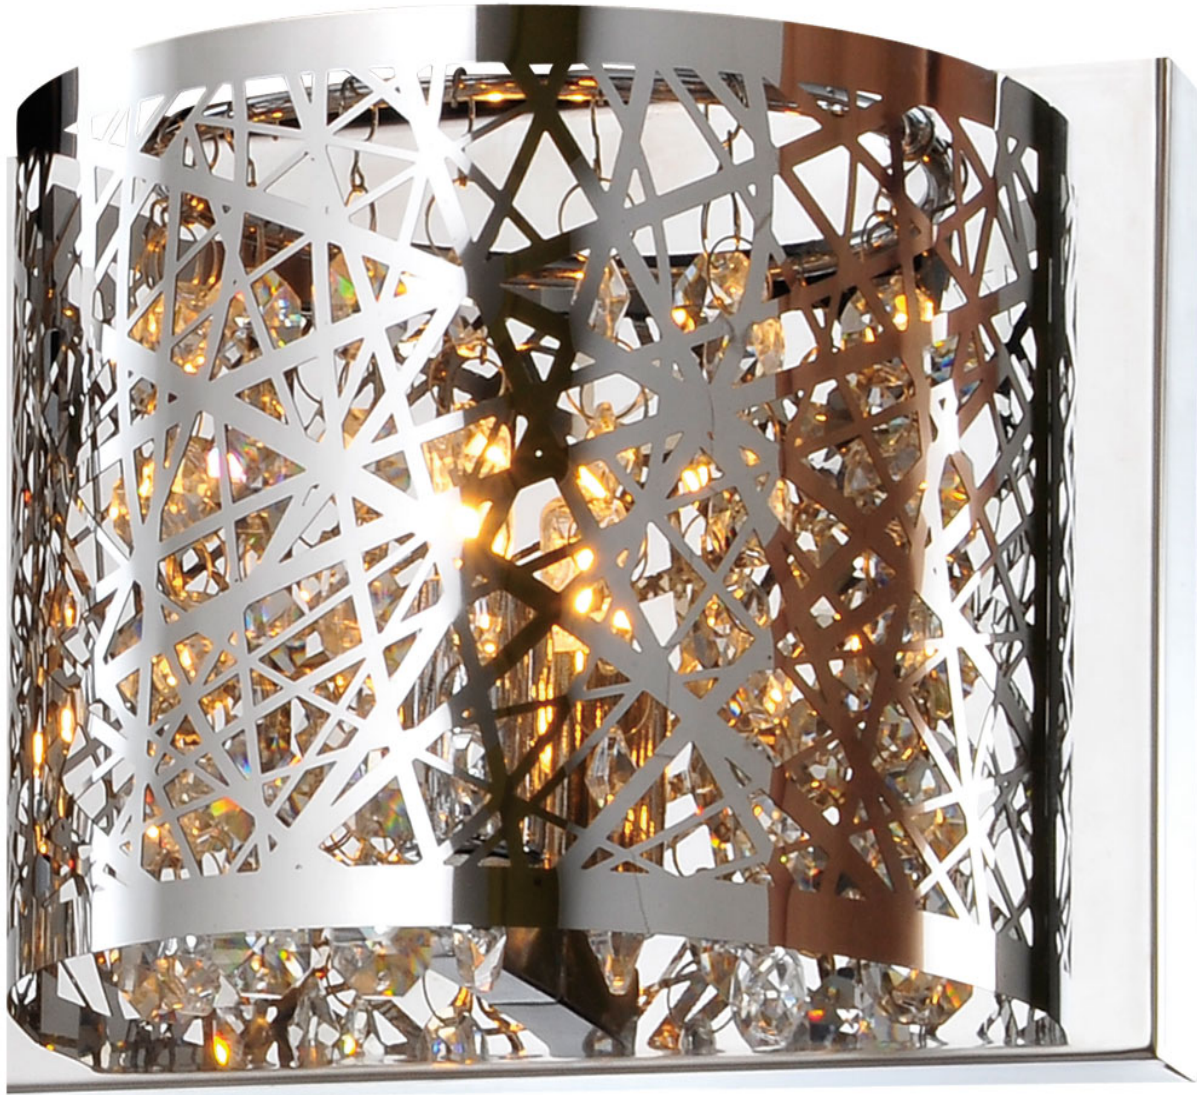

**BromiDesign™**

**Royal 1 Light Wall Sconce**

\$66.00

SKU: B8111. Category: Lighting.

---

**Weight** *5 lbs*

---

**Dimensions** *10.2362 × 6.2992 × 4.3307 in*

---

**Product Type** *Wall Sconce*

---

**Collection** *Royal*

---

**Finish** *Chrome*

---

**Material** *Crystals, Metal*

---

**Style** *Modern*

---

**UPC** *700686987571*

---